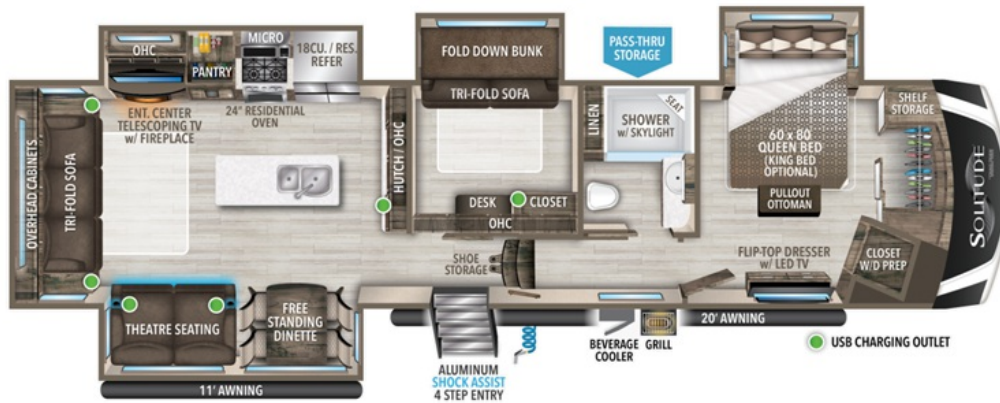

NEW 2022 Grand Design Solitude Call For Price

378MBS / 378MBS-R

Description

Grand Design Solitude fifth wheel
378MBS-R highlights: Middle
Bunkhouse/Office Kitchen Island
Residential Refrigerator Free Standing
Dinette Outside Beverage Cooler &
Grill Two Power Awnings
Looking for an
extra room to utilize many ways in your
next extended stay RV? Well yo...