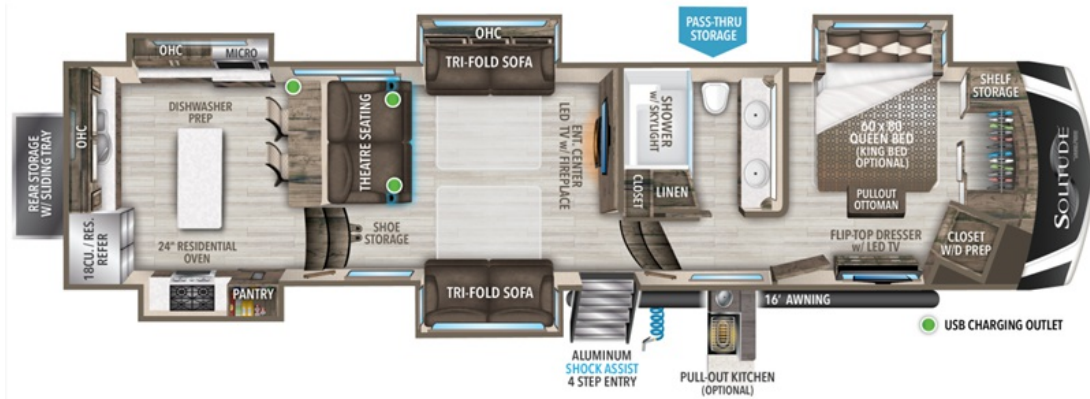

# NEW 2022 Grand Design Solitude Call For Price

390RK / 390RK-R

## Description

Grand Design Solitude fifth wheel 390RK highlights: Five Slides Raised Rear Kitchen Dual-Sink Vanity Bar Top with Chairs Four-Door Refrigerator Exterior Sliding Tray Â Enjoy each and every vacation, month-long trip or even extended stay at an RV park in this fifth wheel that is spa...

## GENERAL INFORMATION

Manufacturer	Grand Design
Model Year	2022
Model Name	Solitude
Model Code	Solitude