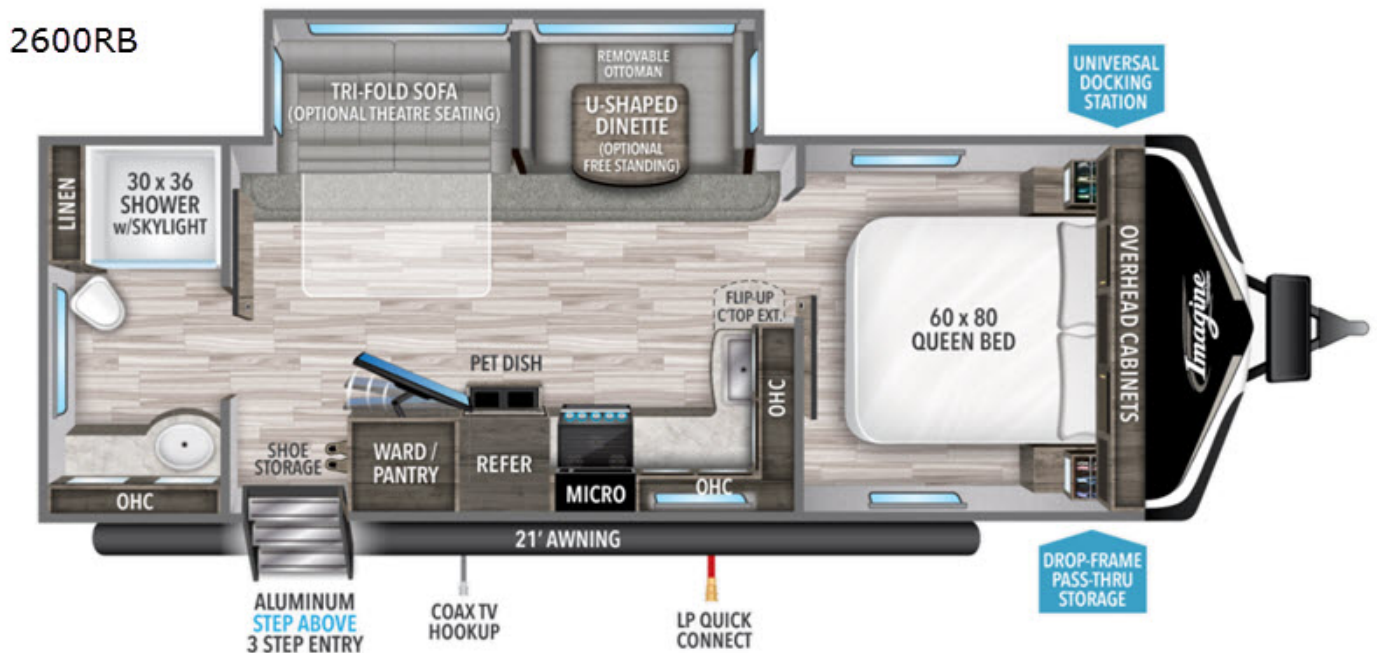

NEW 2022 Grand Design Imagine Call For Price

Description

Grand Design Imagine travel trailer 2600RB highlights: Rear Full Bath Tri-Fold Sofa U-Shaped Dinette Pet Dish Solar Power Inlet Power Tongue Jack Â This pet friendly travel trailer includes a pet dish under the double door refrigerator for food and water so you don't have to leave ...

GENERAL INFORMATION

Manufacturer	Grand Design
Model Year	2022
Model Name	Imagine
Model Code	Imagine

Contact

RV One Superstores - Vermont
 1498 US Route 2
 East Montpelier, VT 05651
 Phone: 802-223-6417
 Fax:
 Website:
<http://www.vermontcountrycampers.com>