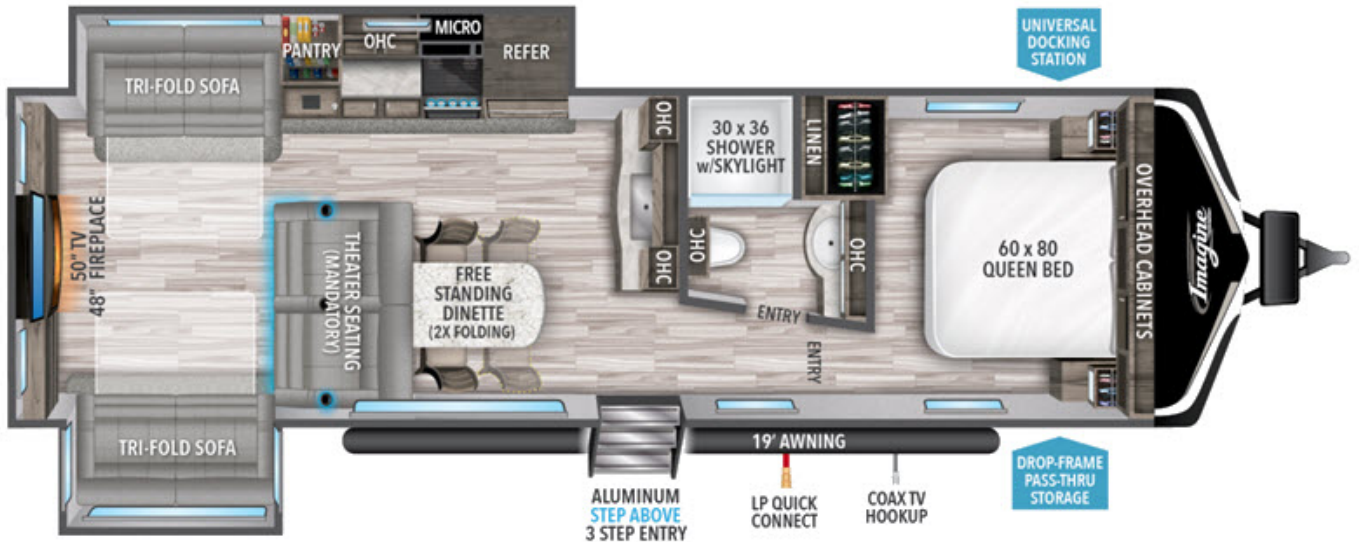

# NEW 2022 Grand Design Imagine Call For Price

3100RD

## Description

Grand Design Image travel trailer 3100RD highlights: Rear Living Area 50" TV 48" Fireplace Theater Seating Free Standing Dinette Solar Power Inlet Â If you enjoy entertaining, this trailer will be perfect for just that with a rear wall that includes a 50" LED HDTV with a fireplace ...