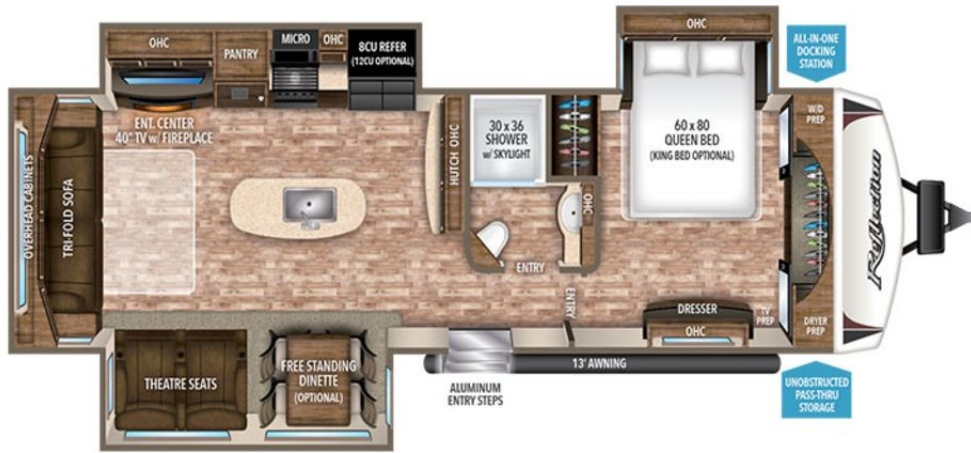

USED 2017 Grand Design Reflection Travel-Trailer

\$33,925

315RLTS

Description

No description available

GENERAL INFORMATION

Manufacturer	Grand Design
Model Year	2017
Model Name	Reflection Travel-Trailer
Model Code	Reflection Travel-Trailer