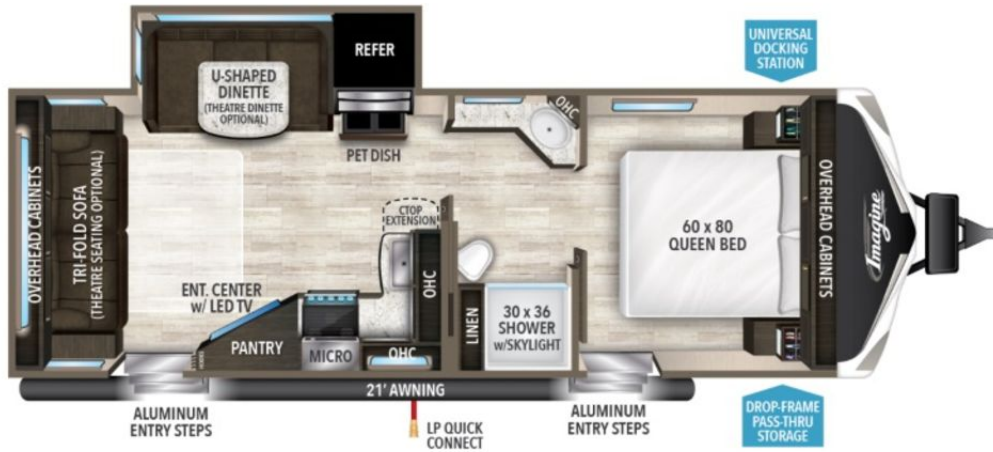

USED 2018 Grand Design Imagine Call For Price

2500RL

Description

No description available

GENERAL INFORMATION

Manufacturer	Grand Design
Model Year	2018
Model Name	Imagine
Model Code	Imagine

Contact

Ron Hoover RV & Marine - Laredo
4151 E. Sounders
Laredo, TX 78045
Phone: 9562187000
Fax: