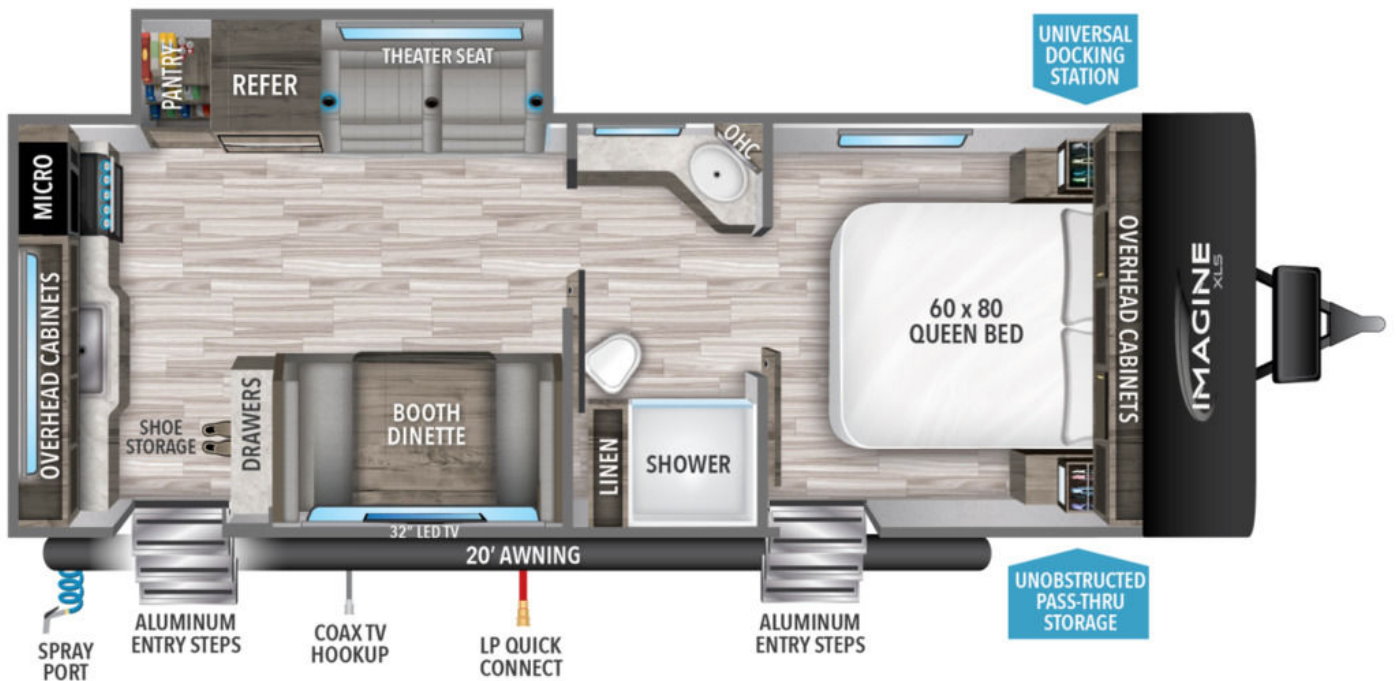

NEW 2022 Grand Design Imagine XLS

Call For Price

Description

No description available

GENERAL INFORMATION

Manufacturer	Grand Design
Model Year	2022
Model Name	Imagine XLS
Model Code	Imagine XLS

Contact

Lazydays RV - Portland
16803 SE McLoughlin Blvd
Portland, OR 97267