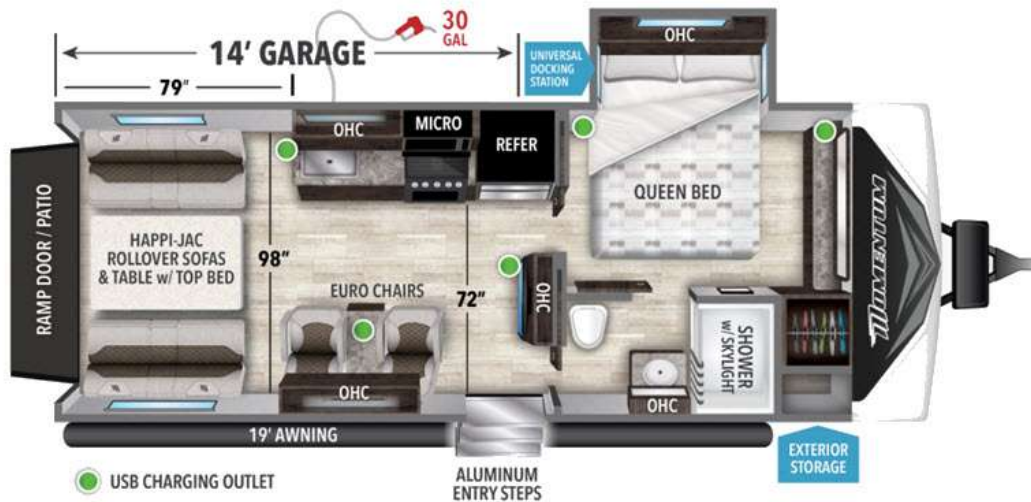

NEW 2022 Grand Design Momentum G-Class Call For Price

21G

Description

Grand Design Momentum G-Class toy hauler 21G highlights: Queen Bed Slide Master Suite Euro Chairs Ramp Door/Patio Fuel Station 14' Garage Â You don't have to rough it with all the amenities found in this Momentum G-Class toy hauler including your own master suite with a walk-around...

GENERAL INFORMATION

Manufacturer	Grand Design
Model Year	2022
Model Name	Momentum G-Class
Model Code	Momentum G-Class

Contact

Bill Thomas Camper Sales Inc.
101 Thomas RV Way
Wentzville, MO 63385
Phone: 636-327-5900
Fax:
Website:
<http://www.btcamper.com>