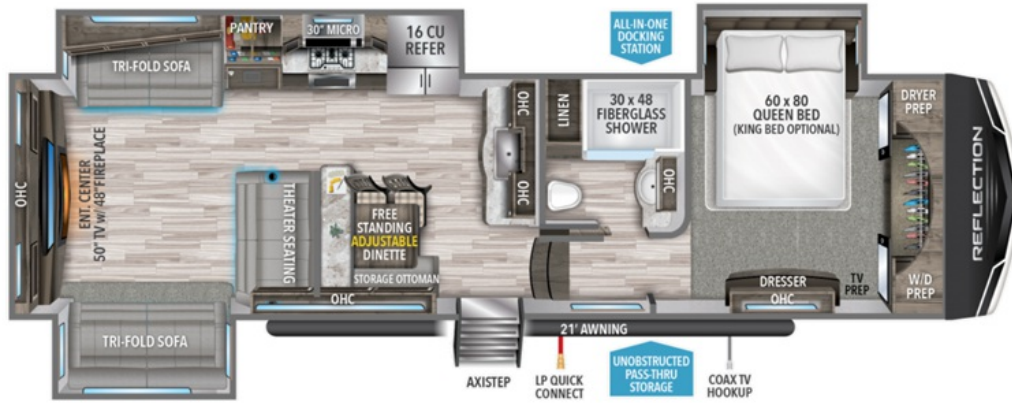

# NEW 2022 Grand Design Reflection Call For Price

341RDS

## Description

Grand Design Reflection fifth wheel 341RDS highlights: Free Standing Adjustable Dinette 50" LED HDTV & Fireplace Dual Tri-Fold Sofas 16 Cu. Ft. Refrigerator Queen Bed Slide Solar Package  
Looking for a separate living area from the kitchen in your next RV? Do you want to be ab...