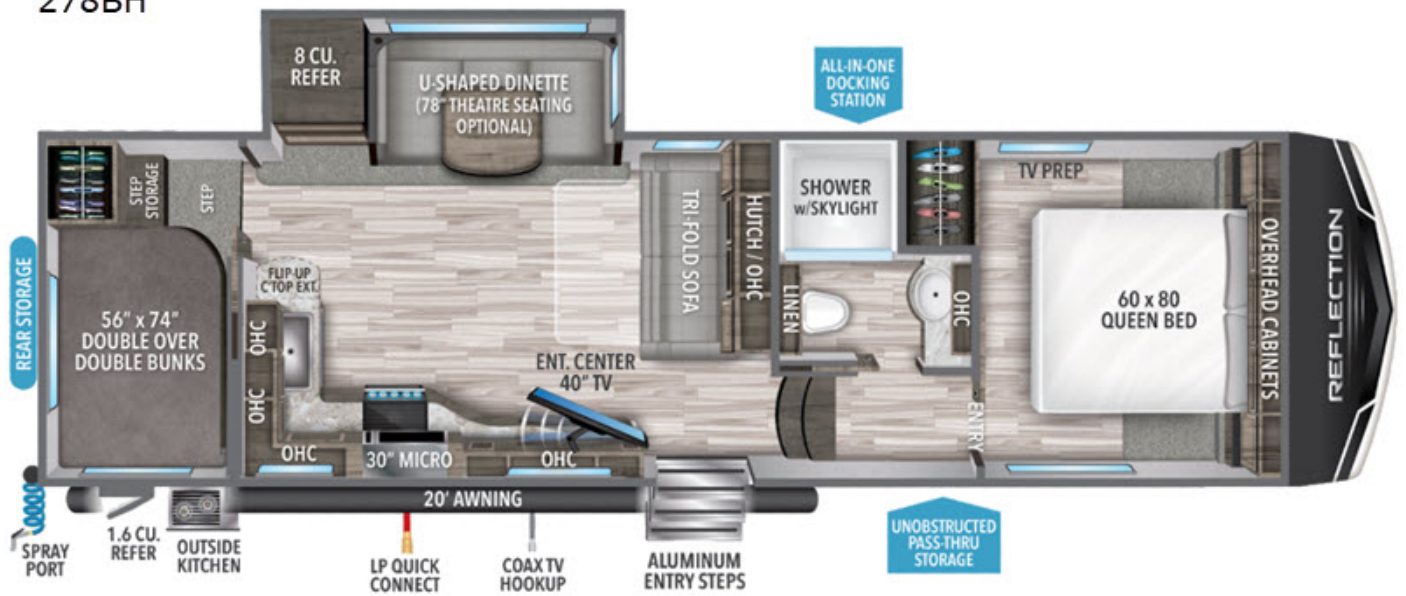

NEW 2022 Grand Design Reflection 150 Series

Call For Price

278BH

Description

Grand Design Reflection 150 Series fifth wheel 278BH highlights: Front Private Bedroom Double-Size Bunks Flip-Up Countertop Extension Tri-Fold Sofa Outside Kitchen 20' Exterior Awning Å If you're looking for an efficient bunkhouse, then you need this Reflection 150 Series fifth whe...