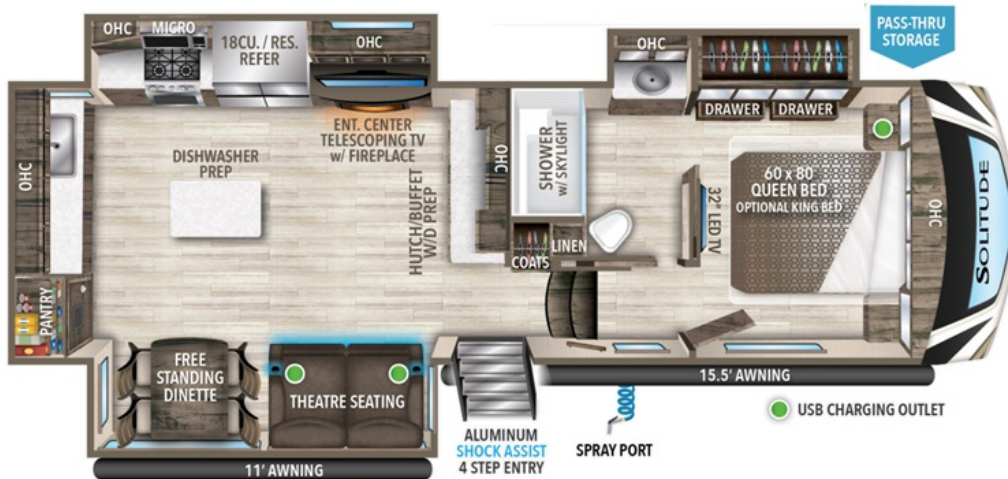

NEW 2022 Grand Design Solitude Call For Price

280RK/280RK-R

Description

Grand Design Solitude fifth wheel 280RK-R highlights: Rear Kitchen Center Island Residential Refrigerator Free-Standing Dinette Double Entry Bath Theatre Seating
Â This fifth wheel offers a rear kitchen for the chef in the family to enjoy cooking while away from home! There is extr...

GENERAL INFORMATION

Manufacturer	Grand Design
Model Year	2022
Model Name	Solitude
Model Code	Solitude

Contact

RV One Superstores - Vermont
1498 US Route 2
East Montpelier, VT 05651
Phone: 802-223-6417

Fax: