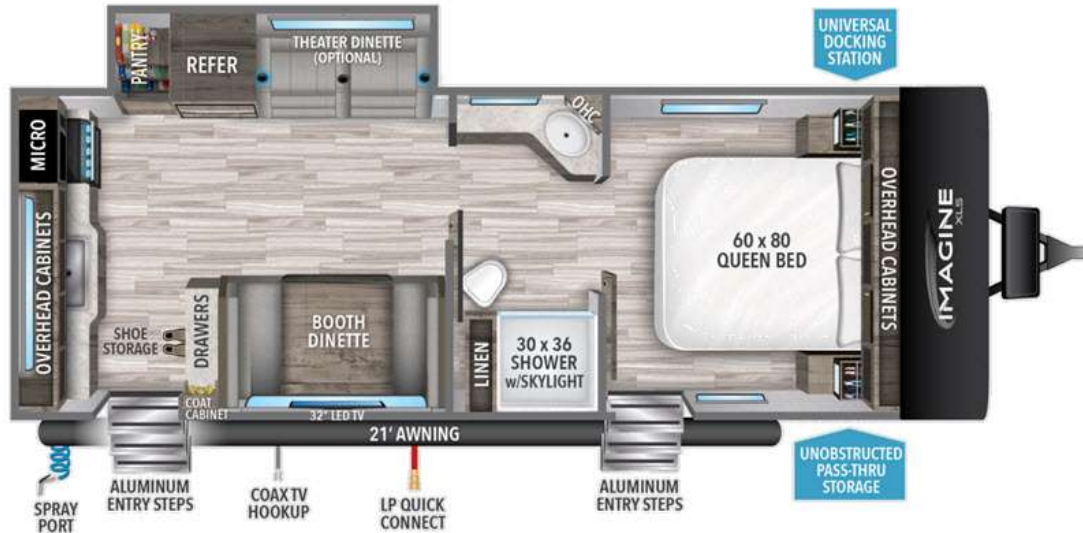

# NEW 2022 Grand Design Imagine XLS Call For Price

23LDE

## Description

Grand Design Imagine XLS travel trailer 23LDE highlights: Private Bedroom Dual Entry Walk-Through Bath Single Slide 21' Electric Awning Â Treat yourself to a weekend of fun in this Imagine XLS travel trailer! Whether it's just you and your spouse, or you've chosen to bring along a g...