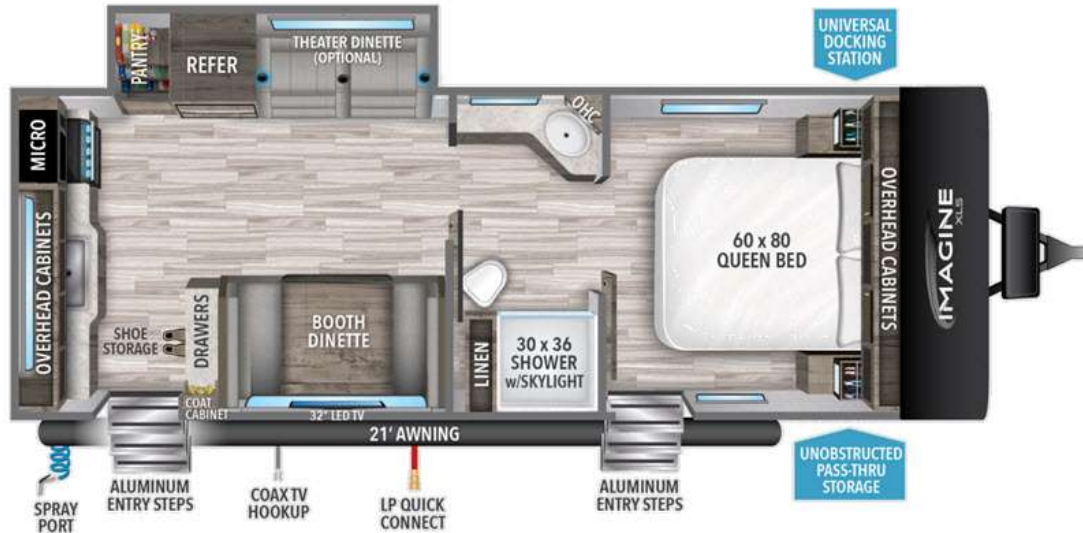

NEW 2022 Grand Design Imagine XLS Call For Price

23LDE

Description

Grand Design Imagine XLS travel trailer 23LDE highlights: Private Bedroom Dual Entry Walk-Through Bath Single Slide 21' Electric Awning Â Treat yourself to a weekend of fun in this Imagine XLS travel trailer! Whether it's just you and your spouse, or you've chosen to bring along a g...

GENERAL INFORMATION

Manufacturer	Grand Design
Model Year	2022
Model Name	Imagine XLS
Model Code	Imagine XLS

Contact

RV One Superstores - Vermont
1498 US Route 2
East Montpelier, VT 05651
Phone: 802-223-6417