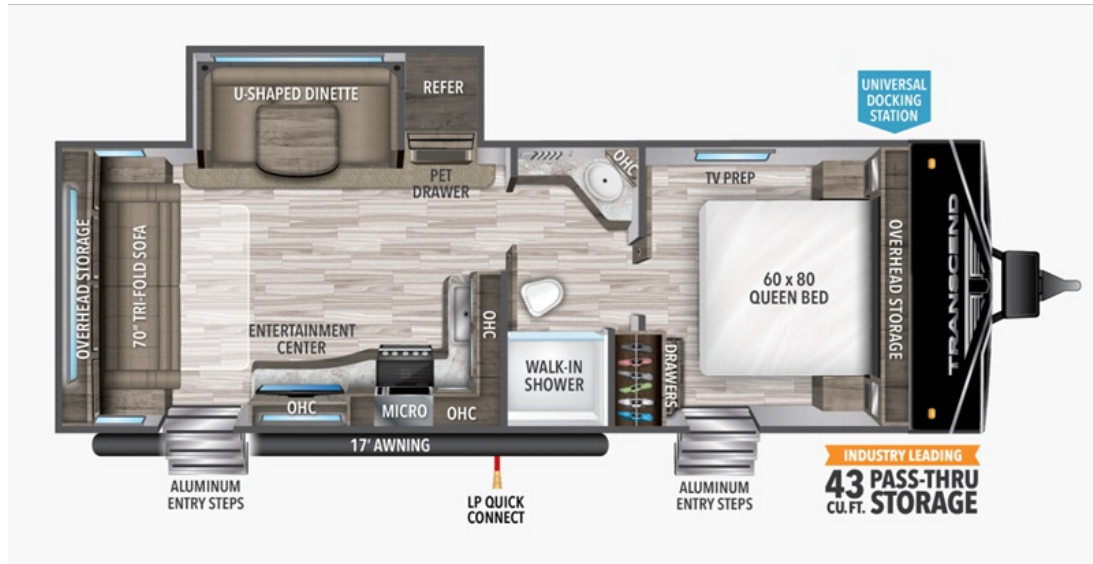

# NEW 2022 Grand Design Transcend Xplor Call For Price

245RL

## Description

Grand Design Transcend Xplor travel trailer 245RL highlights: Front Private Bedroom 165W Roof Mounted Solar Panel Microwave Oven U-Shaped dinette 17' Power Awning Â This dual entry travel trailer will allow you to enjoy weekend getaways in complete comfort. The rear living area incl...

## GENERAL INFORMATION

Manufacturer	Grand Design
Model Year	2022
Model Name	Transcend Xplor
Model Code	Transcend Xplor