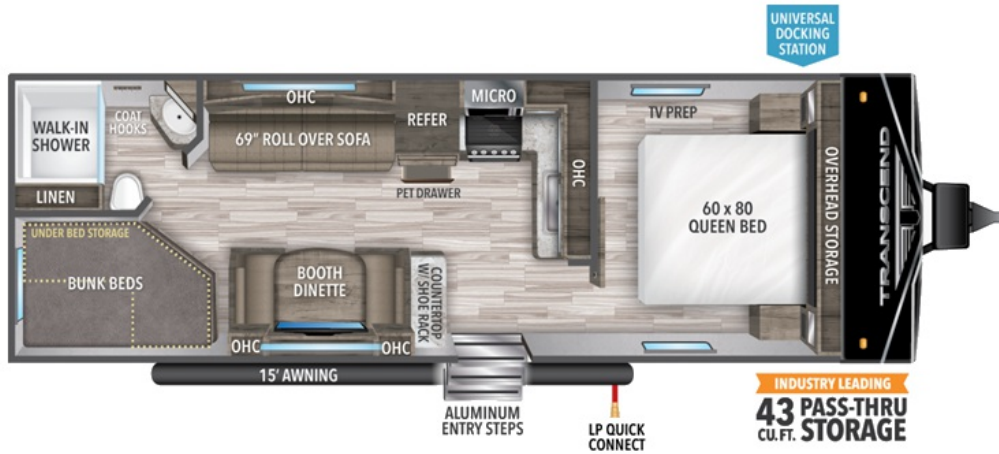

NEW 2022 Grand Design Transcend Xplor Call For Price

247BH

Description

Grand Design Transcend Xplor travel trailer 247BH highlights: Front Private Bedroom USB Ports Walk-In Shower LP Quick Connect Booth dinette Â If you've been looking for a trailer with more sleeping space for your family or crew, check out this model that can sleep eight people each ...

GENERAL INFORMATION

Manufacturer	Grand Design
Model Year	2022
Model Name	Transcend Xplor
Model Code	Transcend Xplor

Contact

RV One Superstores - Vermont
1498 US Route 2
East Montpelier, VT 05651
Phone: 802-223-6417