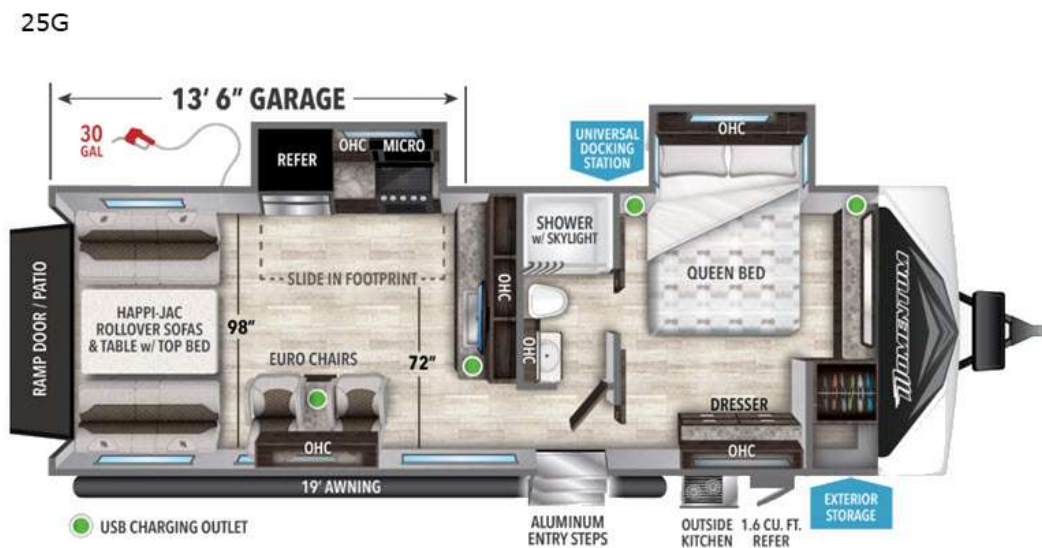

NEW 2022 Grand Design Momentum G-Class Call For Price

Description

Grand Design Momentum G-Class toy hauler 25G highlights: 13' 6" Garage Double-Entry Bath Euro Chairs Ramp Door/Patio Fuel Station Outside Kitchen & It's time to load up your family and off-road toys to enjoy the great outdoors at the speed you like with this Momentum G-Class toy ha...