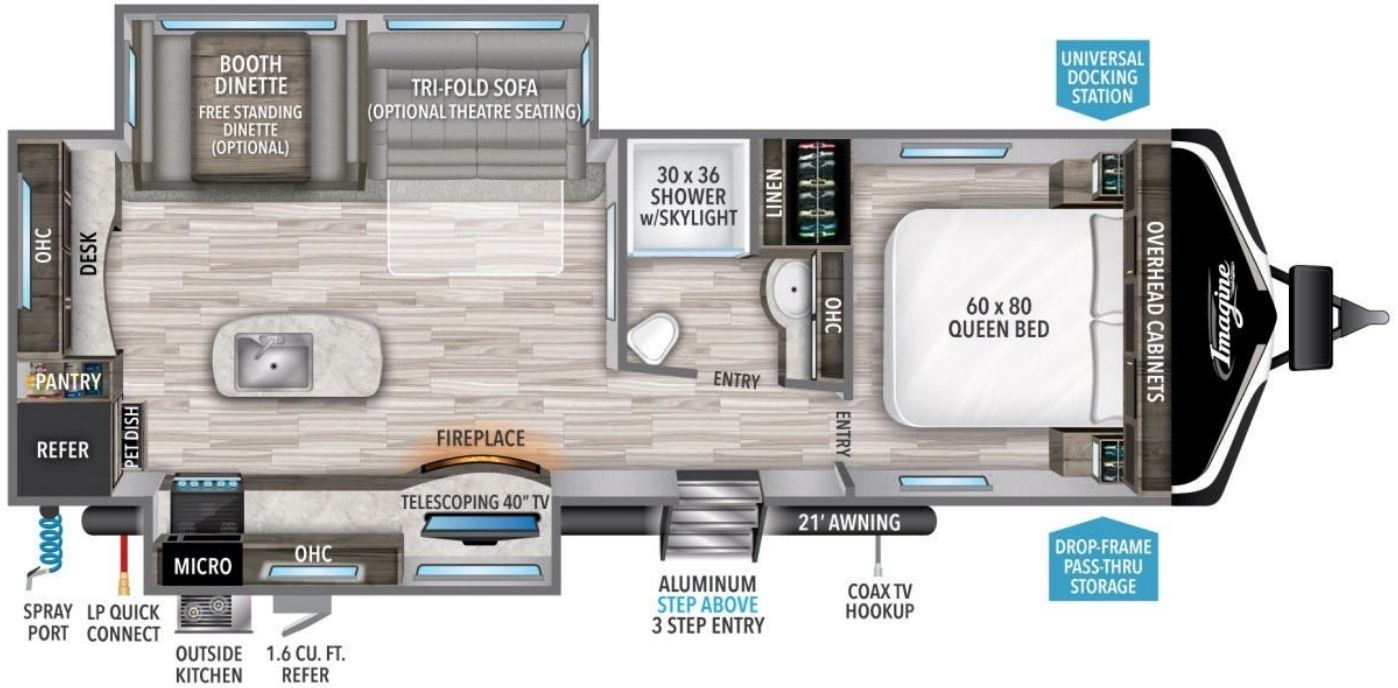

# NEW 2022 Grand Design Imagine

## \$70,496

## Description

Air Conditioning + Air Conditioning (BTUs) 15000  
 Air Conditioning Type Automatic  
 Awning + Awning Length (ft) 21  
 Number of Awnings 1  
 Power Retractable Awning Bathroom  
 + Bathroom Flooring Type Vinyl  
 Bathroom Location Center  
 Number Of Bathrooms 1  
 Bathroom Medicine Cabinet + Bathroom Medicine Cabinet  
 Location Center  
 Bathroom...

## GENERAL INFORMATION

Manufacturer	Grand Design
Model Year	2022
Model Name	Imagine
Model Code	Imagine