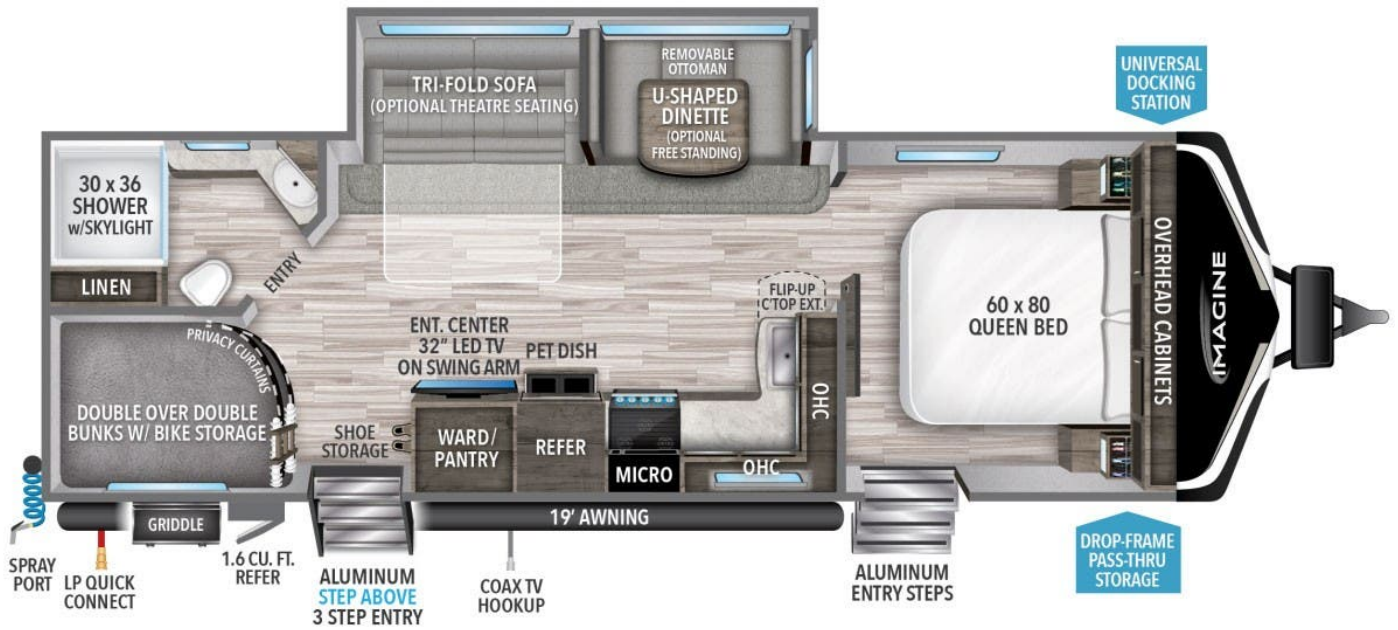

NEW 2022 Grand Design Imagine

\$66,386

Description

Air Conditioning +Air Conditioning (BTUs)15000Air Conditioning
TypeAutomaticAwning +Awning Length (ft)19Number of Awnings1Power
Retractable AwningBathroom +Bathroom Flooring TypeVinylBathroom
LocationRearNumber Of Bathrooms1Bathroom Medicine Cabinet
+Bathroom Medicine Cabinet LocationRearBathroom Mir...

GENERAL INFORMATION

Manufacturer	Grand Design
Model Year	2022
Model Name	Imagine
Model Code	Imagine

Contact

Traveland RV Supercentre
20529 #10 Hwy
Langley, BC V3A 5E8
Phone: 604-530-8141
Fax:
Website:
<http://www.travelandrv.ca>