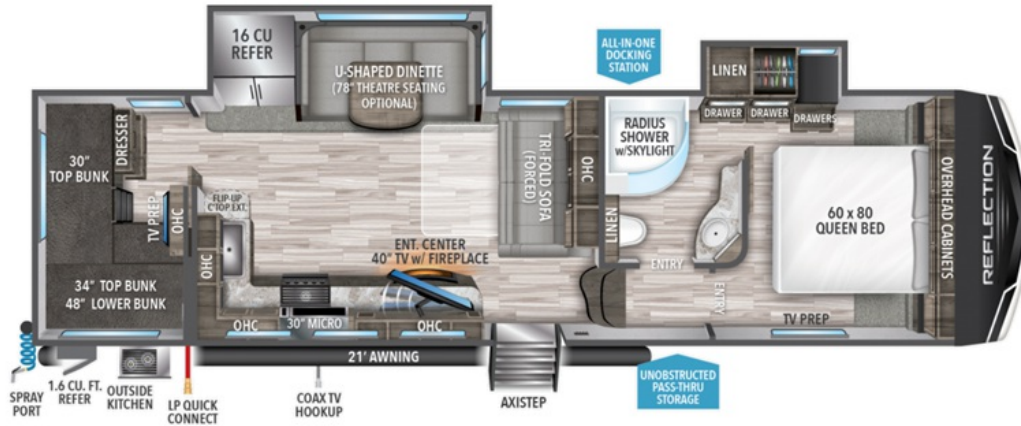

NEW 2022 Grand Design Reflection Call For Price

28BH

Description

Grand Design Reflection fifth wheel 28BH highlights: Rear Private Bunkhouse U-Shaped Dinette Fireplace Double Entry Bathroom Premium Congoleum Flooring Outside Kitchen Solar Package Â You probably selected this fifth wheel because of the rear bunkhouse that offers a 30" top bunk w...