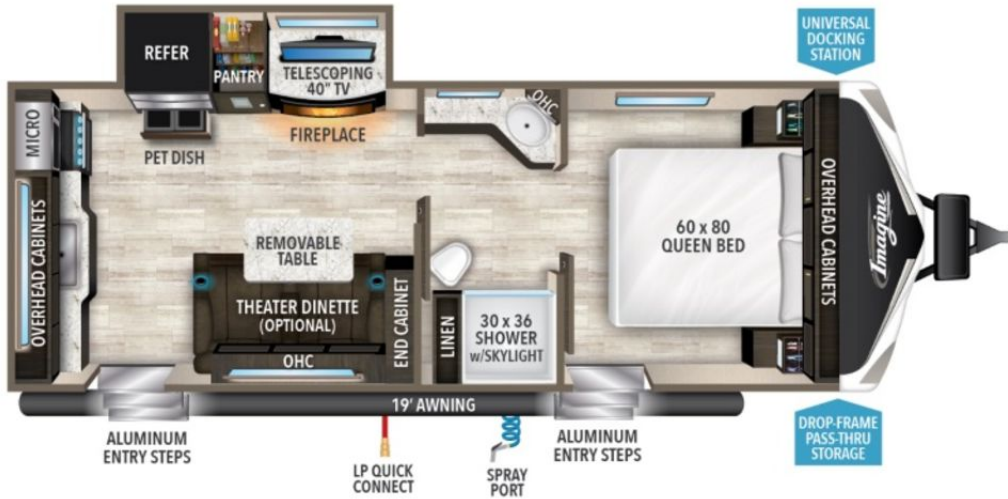

USED 2019 Grand Design Imagine \$28,100

2250RK

Description

No description available

GENERAL INFORMATION

Manufacturer	Grand Design
Model Year	2019
Model Name	Imagine
Model Code	Imagine

Contact

Pharr R.V.'s Inc.
320 N Loop 289
Lubbock, TX 79403
Phone: 806-765-6088
Fax:
Website: <http://www.pharrvs.com>