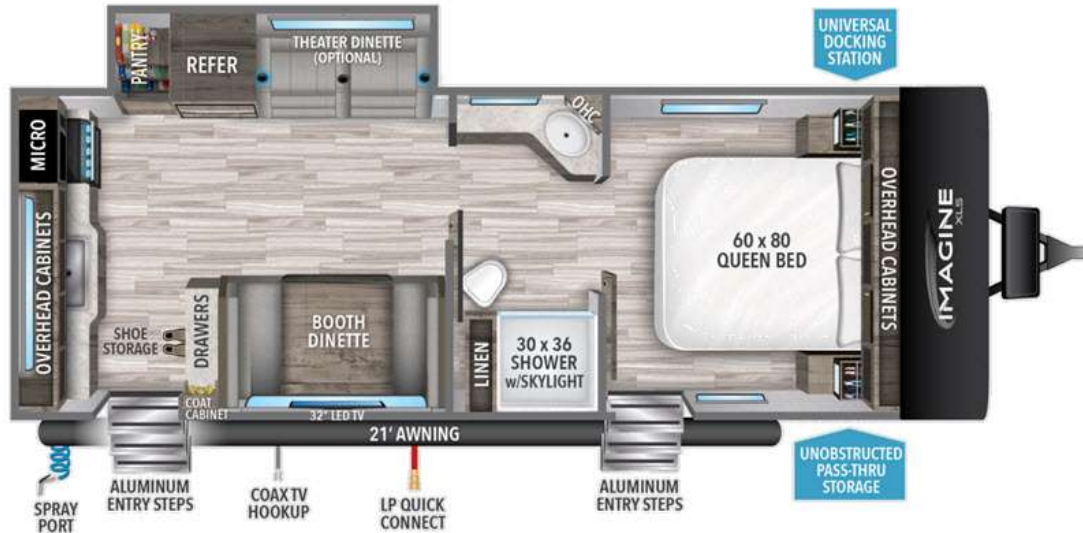

NEW 2022 Grand Design Imagine XLS Call For Price

23LDE

Description

Grand Design Imagine XLS travel trailer 23LDE highlights: Private Bedroom Dual Entry Walk-Through Bath Single Slide 21' Electric Awning Â Treat yourself to a weekend of fun in this Imagine XLS travel trailer! Whether it's just you and your spouse, or you've chosen to bring along a g...

GENERAL INFORMATION

Manufacturer	Grand Design
Model Year	2022
Model Name	Imagine XLS
Model Code	Imagine XLS

Contact

Bill Thomas Camper Sales Inc.
101 Thomas RV Way
Wentzville, MO 63385
Phone: 636-327-5900
Fax:
Website:
<http://www.btcamper.com>