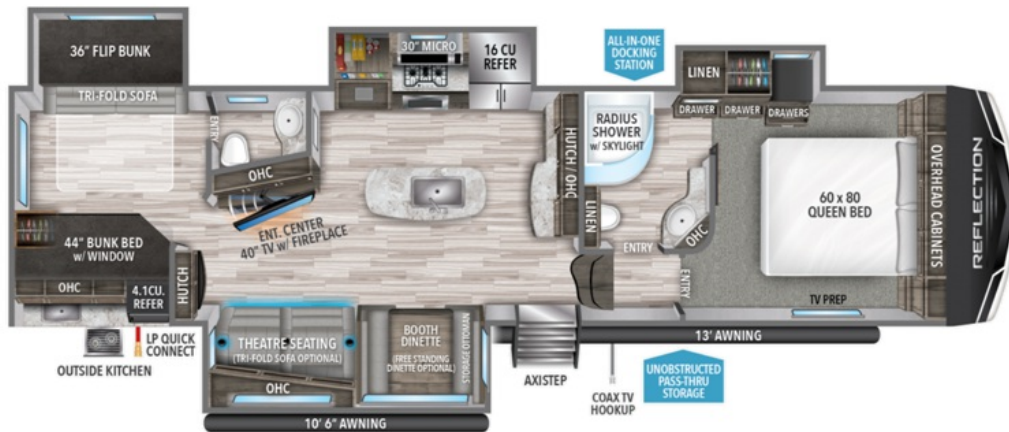

NEW 2022 Grand Design Reflection Call For Price

311BHS

Description

Grand Design Reflection fifth wheel 311BHS highlights: Private Bunkhouse Bath and a Half Kitchen Island Premium Congoleum Flooring Outside Kitchen Solar Package $\hat{\text{A}}$ Looking to travel with your family and friends and would like enough space for everyone to be comfortable both during t...