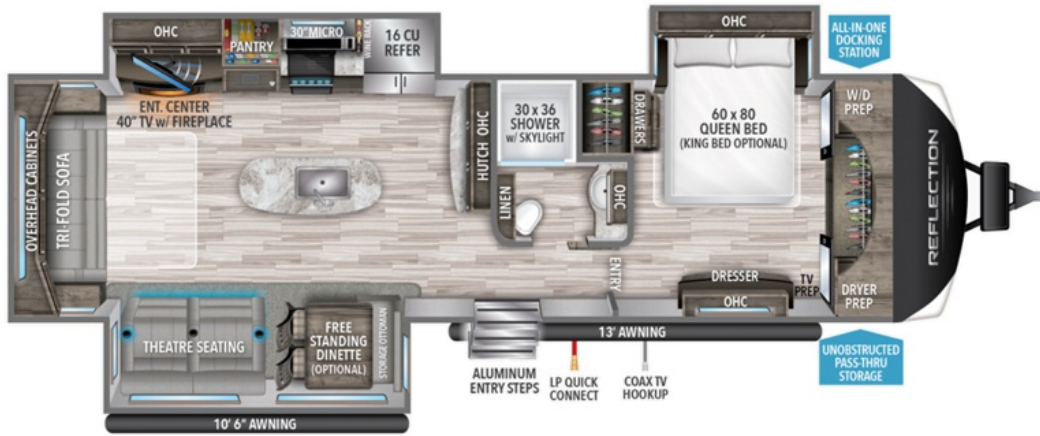

# NEW 2022 Grand Design Reflection Call For Price

315RLTS

## Description

Grand Design Reflection travel trailer 315RLTS highlights: Rear Tri-Fold Sofa Hutch w/Overhead Cabinets Fireplace Kitchen Island Premium Congoleum Flooring Solar Package Â The chef of the group will love the gourmet kitchen including theÂ 16 cu. ft. refrigerator that will hold lots ...