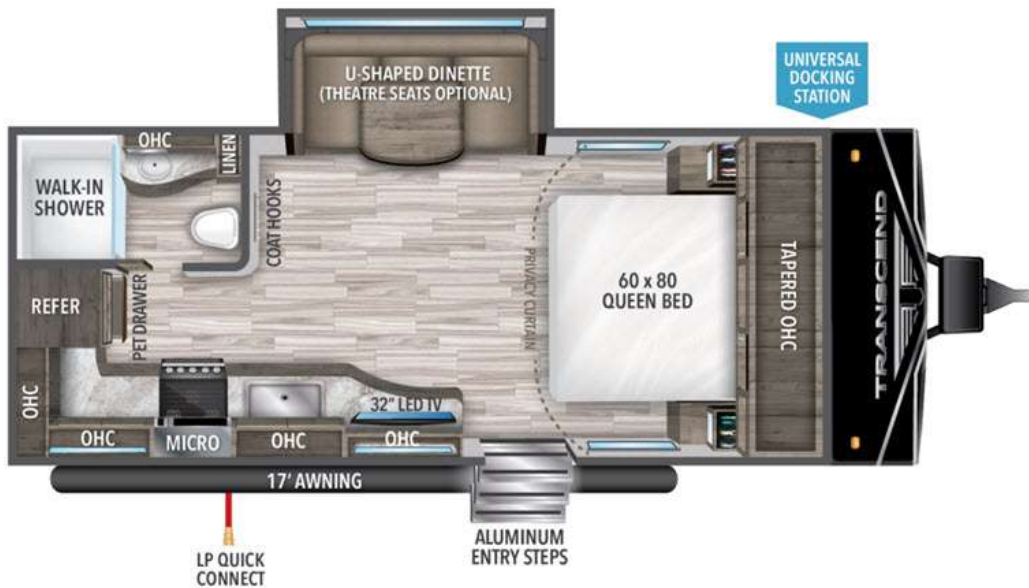

# NEW 2022 Grand Design Transcend Xplor Call For Price

200MK

## Description

Grand Design Transcend Xplor travel trailer 200MK highlights: Semi-Private Bedroom 17' Power Awning 165W Roof-Mounted Solar Panel 32" LED TV Pet Drawer Â The only thing you need to worry about when you go camping is where to park this Transcend Xplor travel trailer! You'll have ever...

## GENERAL INFORMATION

Manufacturer	Grand Design
Model Year	2022
Model Name	Transcend Xplor
Model Code	Transcend Xplor