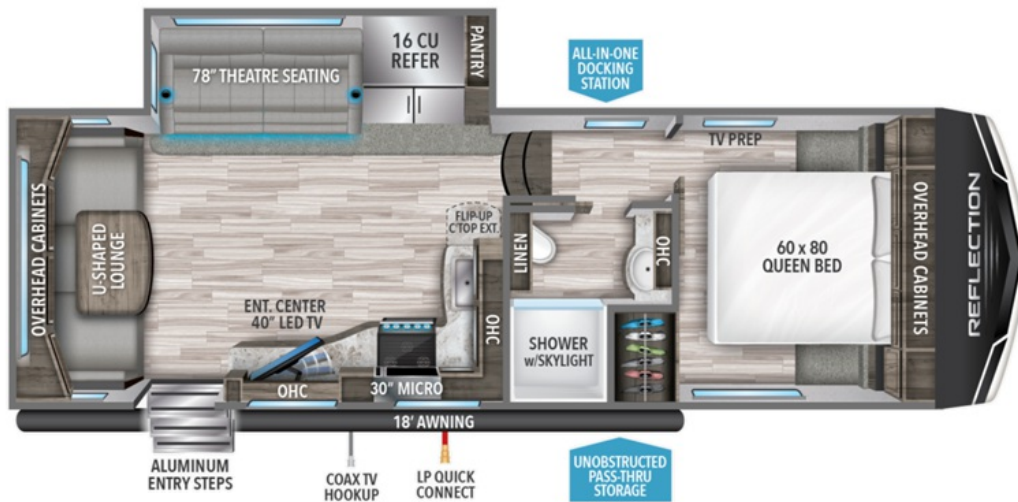

NEW 2022 Grand Design Reflection 150 Series Call For Price

260RD

Description

Grand Design Reflection 150 Series fifth wheel 260RD highlights: U-Shaped Lounge Theatre Seating Countertop Extension 40" LED HDTV Heated Pass-Through Storage Roof Mounted Solar Panel Â Feel right at home in this Reflection 150 Series with a private bedroom that includes a walk-aro...