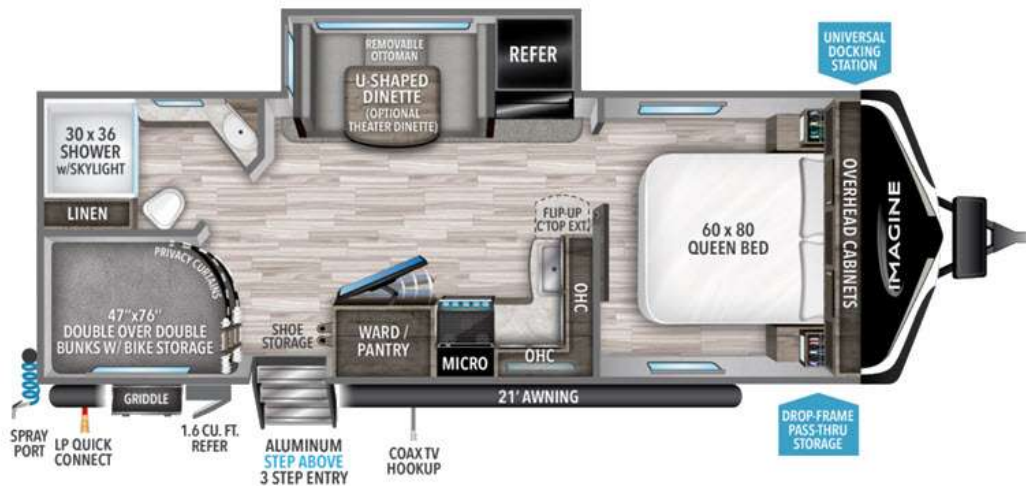

# NEW 2022 Grand Design Imagine Call For Price

2400BH

## Description

Grand Design Imagine travel trailer  
2400BH highlights: Double-Size Bunks  
Bike Storage Wardrobe/Pantry Shoe  
Storage Outside Kitchen Solar Power Inlet  
Â Just imagine what you can do with this  
Imagine travel trailer! You'll have a U-  
shaped dinette with removable ottoman so  
that you ca...