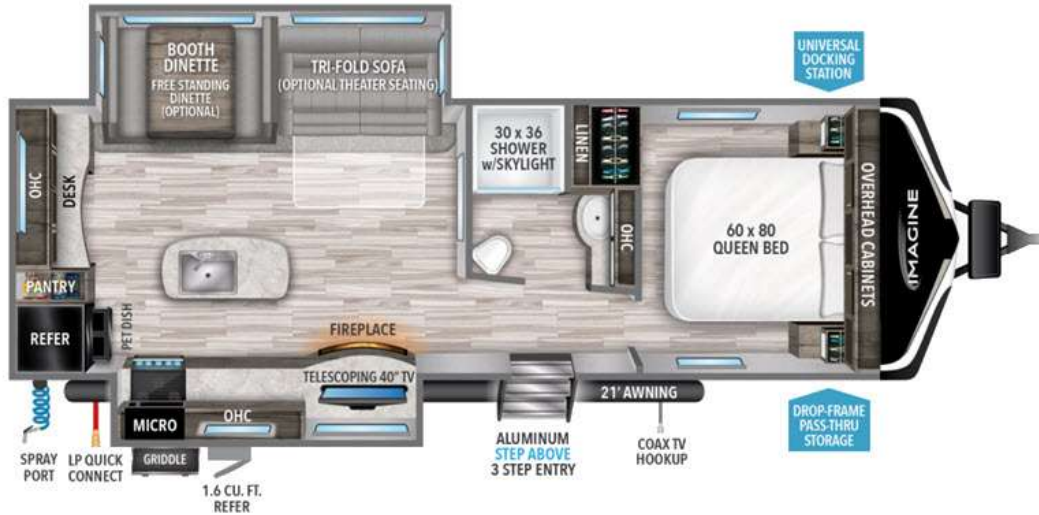

NEW 2022 Grand Design Imagine Call For Price

2670MK

Description

Grand Design Imagine travel trailer 2670MK highlights: Desk Kitchen Island Fireplace Pet Dish Outside Kitchen Solar Power Inlet Â With this Imagine travel trailer, you can work while you're on the road because it offers you a desk in the main living area. You won't have to miss out...

GENERAL INFORMATION

Manufacturer	Grand Design
Model Year	2022
Model Name	Imagine
Model Code	Imagine

Contact

Bill Thomas Camper Sales Inc.
101 Thomas RV Way
Wentzville, MO 63385
Phone: 636-327-5900
Fax:
Website:
<http://www.btcamper.com>