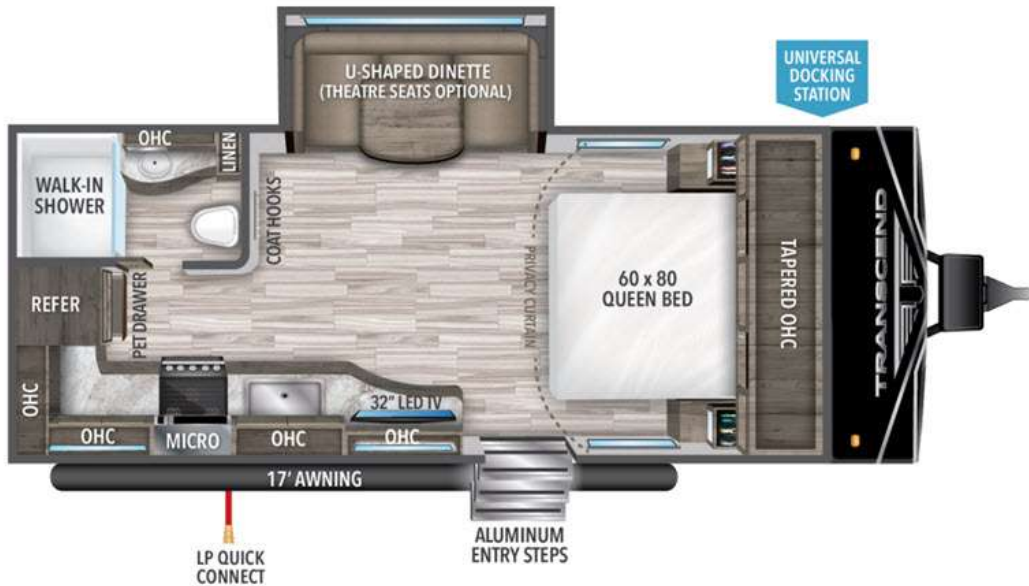

# NEW 2022 Grand Design Transcend Xplor Call For Price

200MK

## Description

Grand Design Transcend Xplor travel trailer 200MK highlights: Semi-Private Bedroom 17' Power Awning 165W Roof-Mounted Solar Panel 32" LED TV Pet Drawer Â The only thing you need to worry about when you go camping is where to park this Transcend Xplor travel trailer! You'll have ever...

## GENERAL INFORMATION

Manufacturer	Grand Design
Model Year	2022
Model Name	Transcend Xplor
Model Code	Transcend Xplor