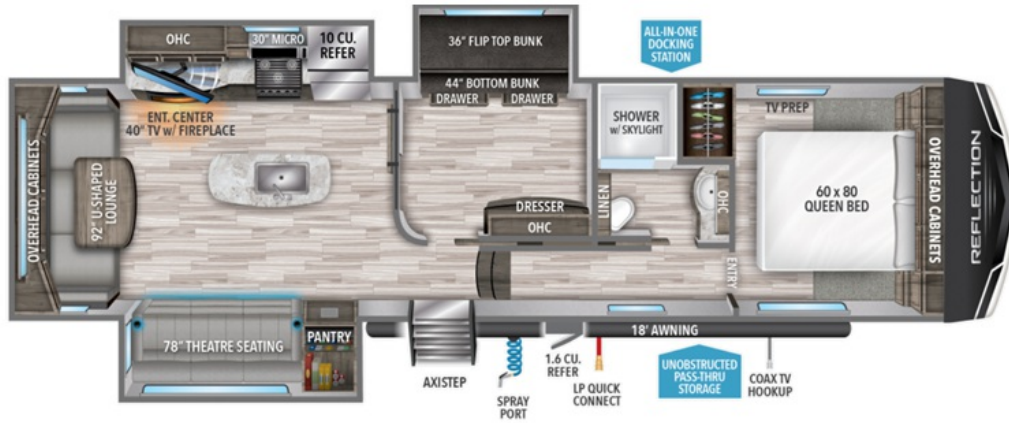

NEW 2022 Grand Design Reflection Call For Price

31MB

Description

Grand Design Reflection fifth wheel 31MB highlights: Middle Bunkhouse U-Shaped Lounge Triple Person Theatre Seats Premium Congoleum Flooring Outside Refrigerator Solar Package Â Get ready to enjoy the great outdoors with your family and friends with this fifth wheel at your favorit...

GENERAL INFORMATION

Manufacturer	Grand Design
Model Year	2022
Model Name	Reflection
Model Code	Reflection

Contact

Bill Thomas Camper Sales Inc.
101 Thomas RV Way
Wentzville, MO 63385
Phone: 636-327-5900
Fax:
Website:
<http://www.btcamper.com>