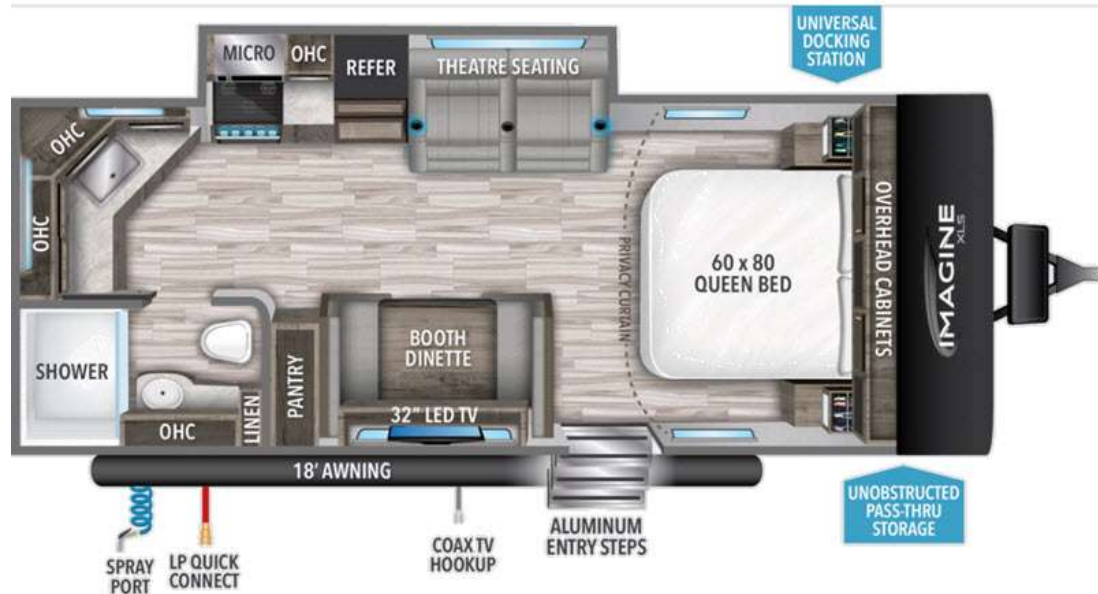

## Description

Grand Design Imagine XLS travel trailer 22MLE highlights: Queen Bed Theatre Seating Booth Dinette Wardrobe Cubby Storage Unobstructed Pass-Through  
This Imagine XLS travel trailer has theater seating and a booth dinette that you can use any time you need a little break from the out...