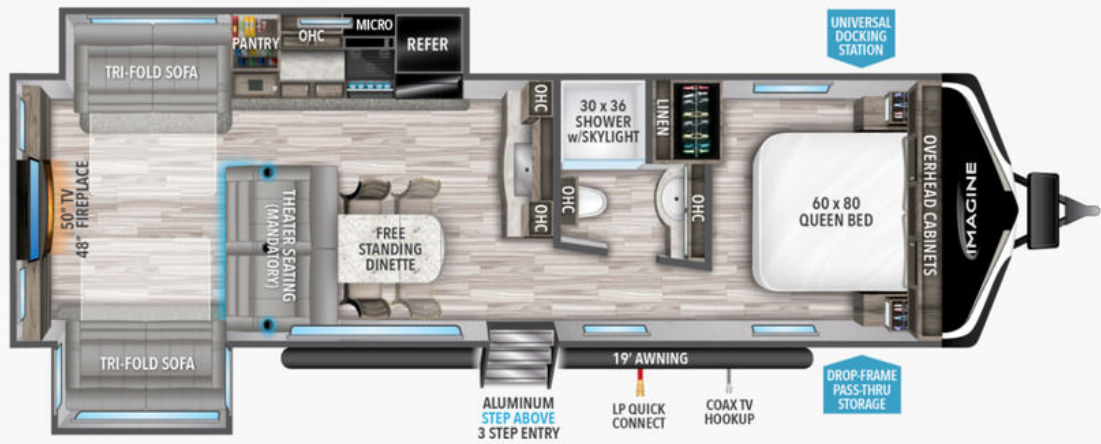

NEW 2022 Grand Design Imagine \$51,995

Imagine 3100RD

Description

No description available

GENERAL INFORMATION

Manufacturer	Grand Design
Model Year	2022
Model Name	Imagine
Model Code	Imagine

Contact

Clear Creek RV
5701 E Hwy 80
Abilene, TX 79601
Phone: 325-215-4600
Fax: