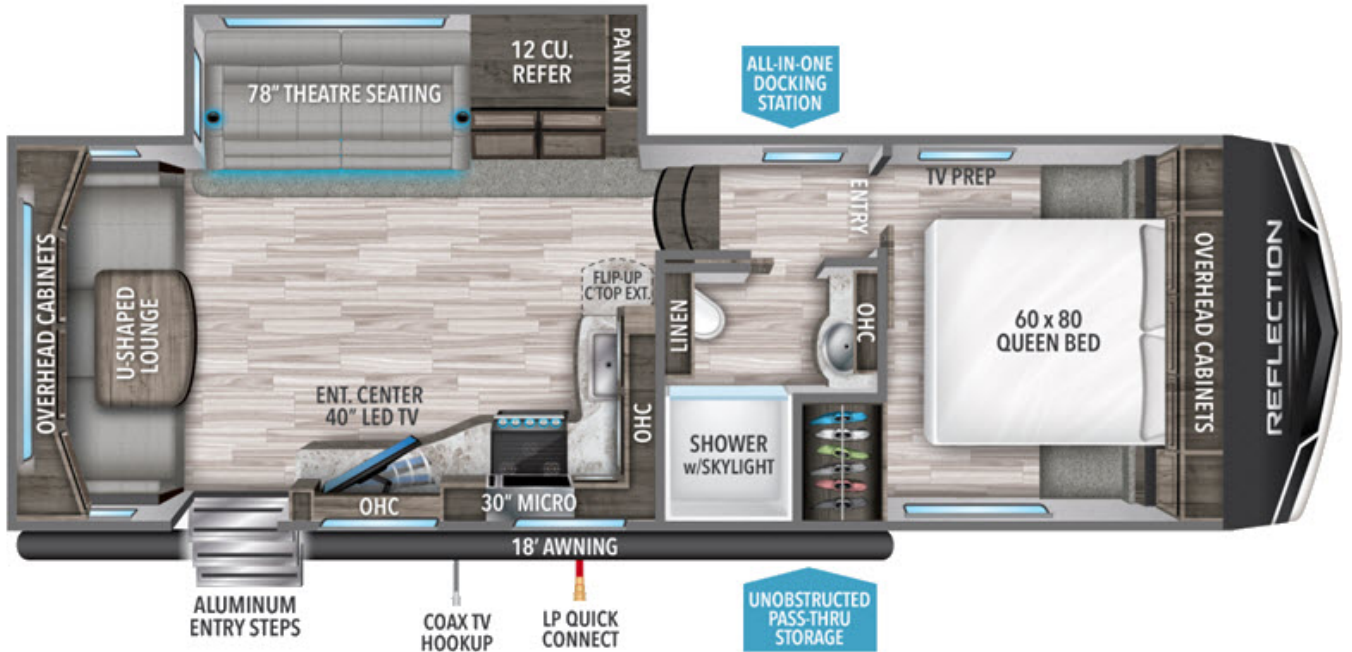

NEW 2022 Grand Design Reflection 150 Series Call For Price

260RD

Description

Grand Design Reflection 150 Series fifth wheel 260RD highlights: U-Shaped Dinette Theatre Seating Countertop Extension 40" LED TV Residential Cabinetry One-Touch Auto Leveling Â Load up lots of cold food in the 12-cu. ft. refrigerator to enjoy a weekend away from it all in this Ref...