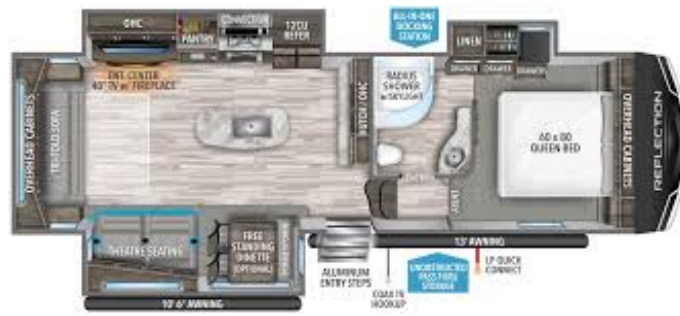

NEW 2022 Grand Design Reflection Call For Price

Description

Dimensions Length 32.75 ft. (393 in.)
Height 12.25 ft. (147 in.) Weight Dry
Weight 9,694 lbs. Payload Capacity 2,301
lbs. GVWR 11,995 lbs. Hitch Weight 1,796
lbs. Holding Tanks Number Of Fresh
Water Holding Tanks 1 Total Fresh Water
Tank Capacity 74.0 gal. Number Of Gray
Water ...