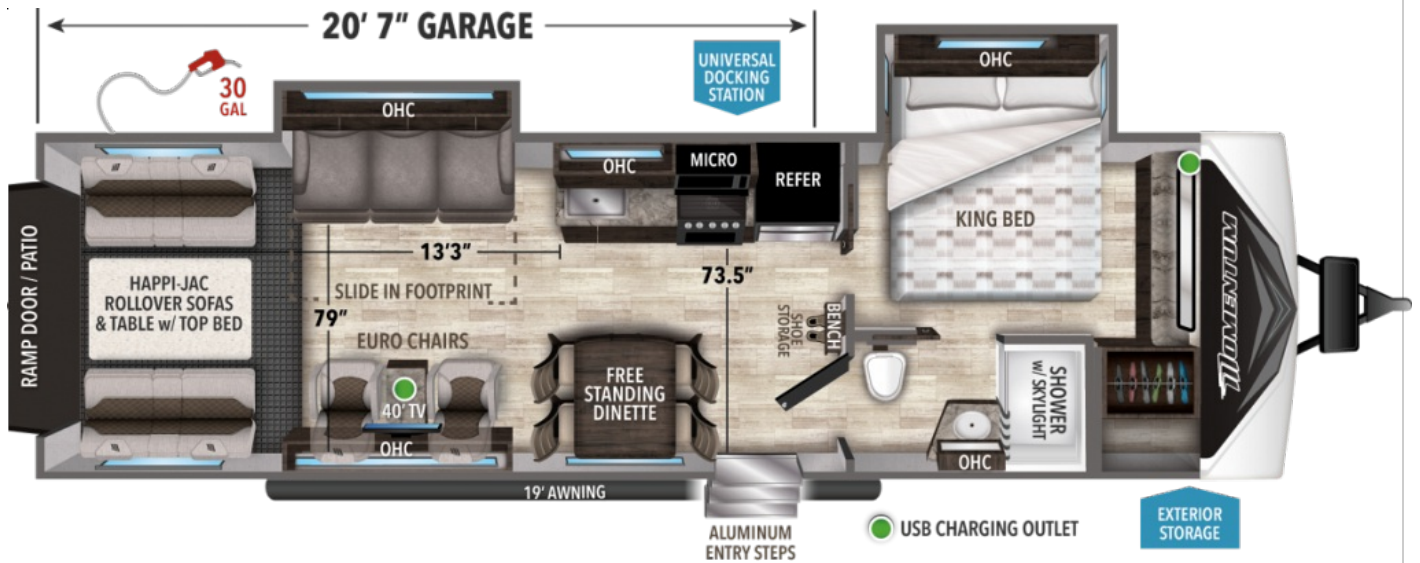

### Description

Dimensions Length 34.92 ft. (419 in.) Width 8.42 ft. (101 in.) Height 12.33 ft. (148 in.)  
 Weight Dry Weight 8,800 lbs. GVWR 12,000 lbs. Hitch Weight 1,350 lbs. Holding Tanks  
 Number Of Fresh Water Holding Tanks 1 Total Fresh Water Tank Capacity 100.0 gal.  
 Number Of Gray Water Ho...

### GENERAL INFORMATION

Manufacturer	Grand Design
Model Year	2022
Model Name	Momentum
Model Code	Momentum