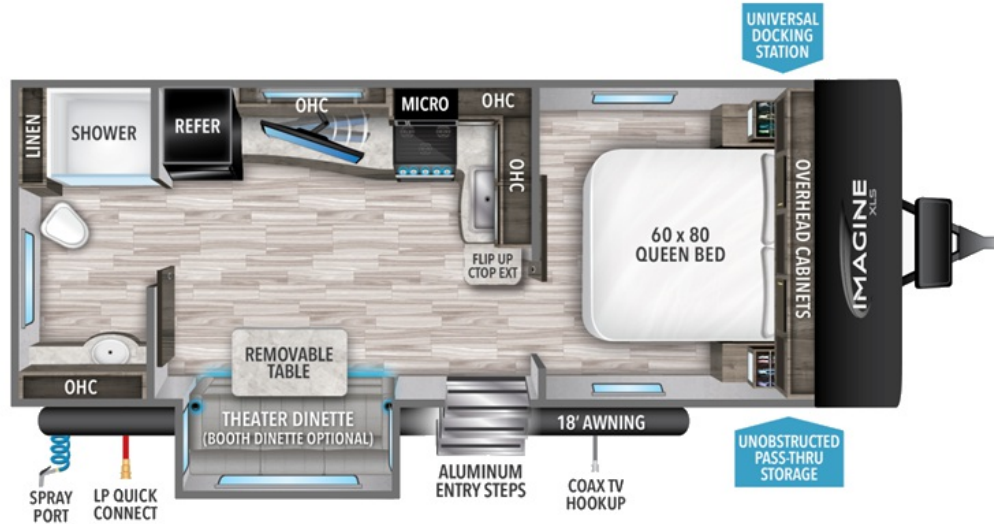

NEW 2023 Grand Design Imagine XLS Call For Price

22RBE

Description

Grand Design Imagine XLS travel trailer 22RBE highlights: Private Bedroom
Wardrobe Cubby Storage Rear Full Bath
Theater Dinette Unobstructed Pass-Through
This Imagine XLS travel trailer was constructed just for you and your significant other! It has all of the essentials a coupl...

GENERAL INFORMATION

Manufacturer	Grand Design
Model Year	2023
Model Name	Imagine XLS
Model Code	Imagine XLS

Contact

Youngblood's RV-Ozark
5801 N 21st St.
Ozark, MO 65721
Phone: 417-582-1065
Website:

<https://www.youngbloodpowersports.com/>