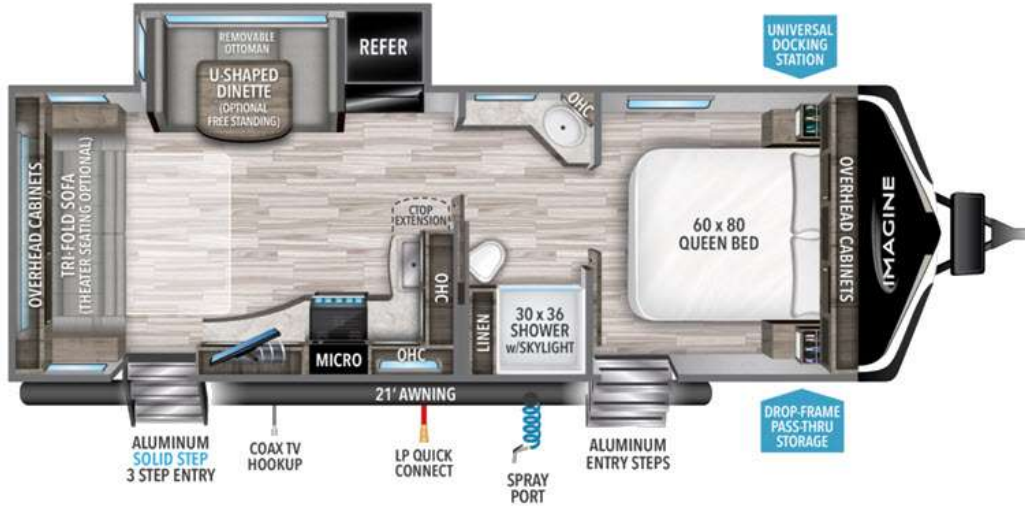

NEW 2023 Grand Design Imagine Call For Price

2500RL

Description

Grand Design Imagine travel trailer
2500RL highlights: Walk-Through Bath
Dual Entry U-Shaped Dinette Removable
Ottoman Solar Power Inlet Power Tongue
Jack Â You will have an amazing amount
of fun in this Imagine travel trailer! There is
a tri-fold sofa and U-shaped dinette with
rem...

GENERAL INFORMATION

Manufacturer	Grand Design
Model Year	2023
Model Name	Imagine
Model Code	Imagine

Contact

Youngblood's RV-Ozark
5801 N 21st St.
Ozark, MO 65721
Phone: 417-582-1065
Website:

<https://www.youngbloodpowersports.com/>