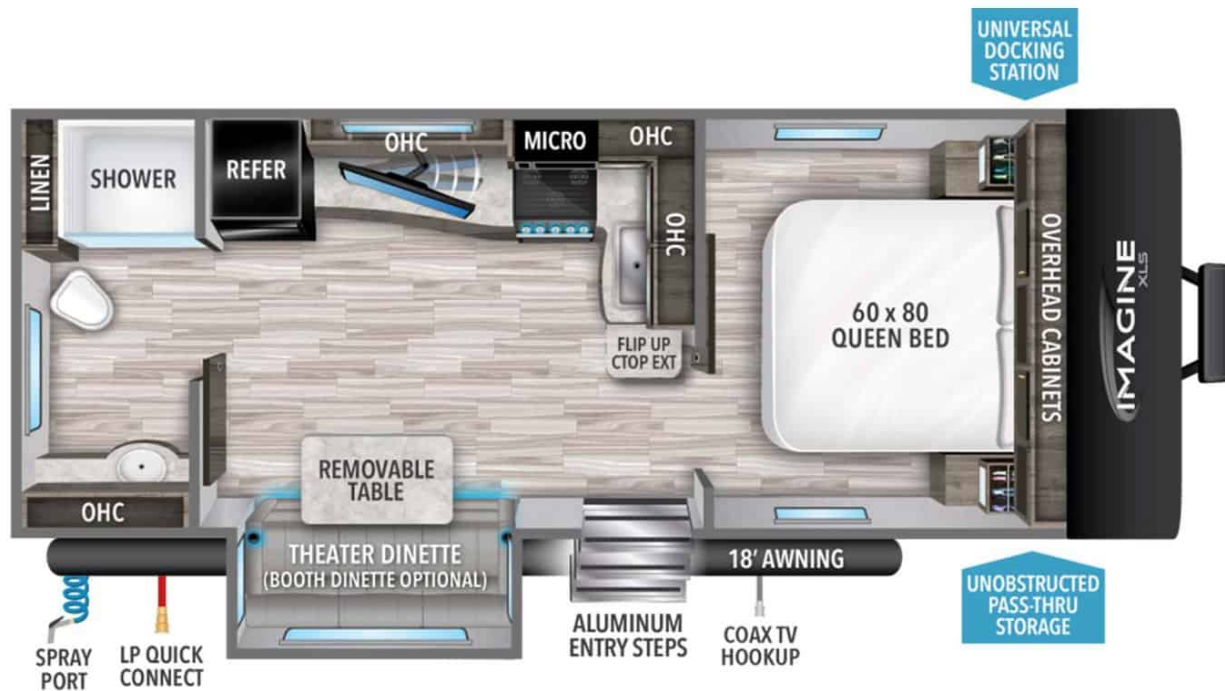

NEW 2023 Grand Design Imagine XLS

Call For Price

Description

Imagine XLS Walkthrough The Grand Design Story [DOWNLOAD MSRP SHEET VIEW MANUFACTURER'S BROCHURE GET PRE-QUALIFIED](#) [MANUFACTURER'S WARRANTY](#) Every new Grand Design purchase includes a 1-year limited warranty and 3-year structural warranty, backed by Grand Design's legendary customer ...

GENERAL INFORMATION

Manufacturer	Grand Design
Model Year	2023
Model Name	Imagine XLS
Model Code	Imagine XLS

Contact

Camperland of Oklahoma LLC
8347 E 11th ST
Tulsa, OK 74112
Phone: 918-836-6606
Fax: