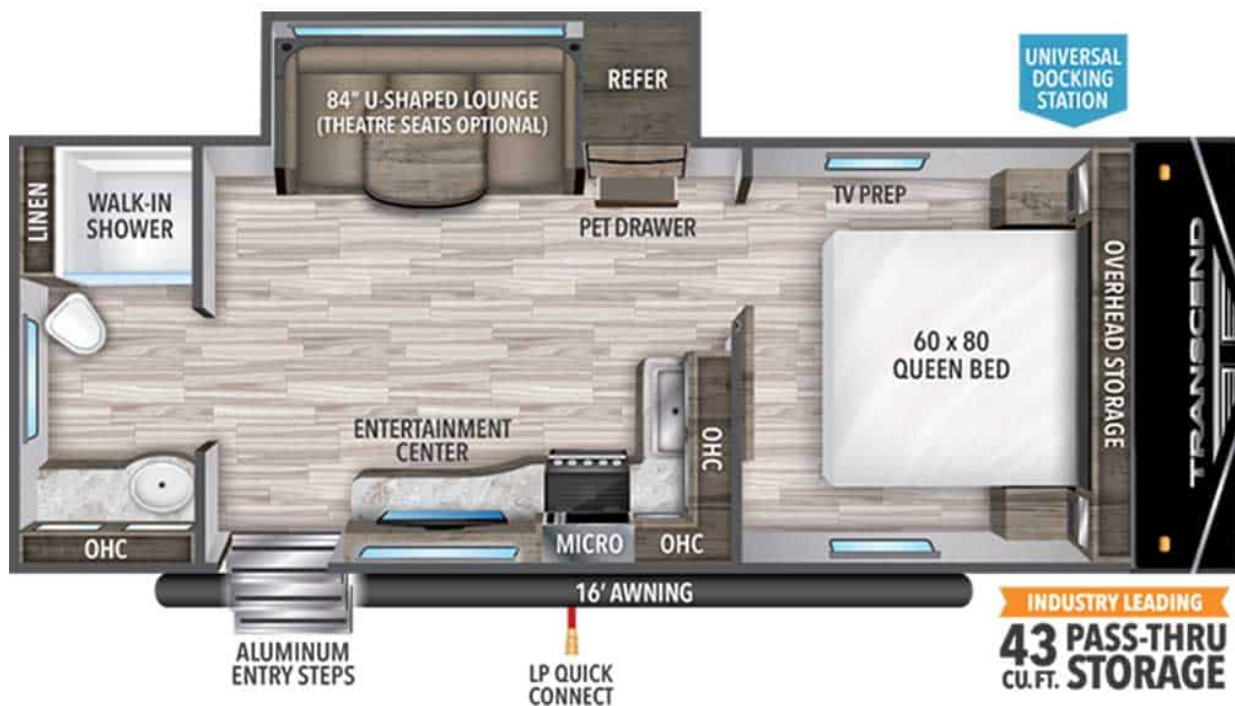

NEW 2023 Grand Design Transcend XPLOR

Call For Price

Description

Spacious Rear Bath! The Transcend XPLOR 221RB offers a roomy rear bath with walk-in shower, large vanity, and mirrored medicine cabinet. The comfortable living area offers a U-shaped dinette or optional theater seating, and the kitchen features a spacious counter, modern appliances, and lots of st...

GENERAL INFORMATION

| | |
|--------------|-----------------|
| Manufacturer | Grand Design |
| Model Year | 2023 |
| Model Name | Transcend XPLOR |
| Model Code | Transcend XPLOR |

Contact

Camperland of Oklahoma LLC
8347 E 11th ST
Tulsa, OK 74112
Phone: 918-836-6606
Fax: