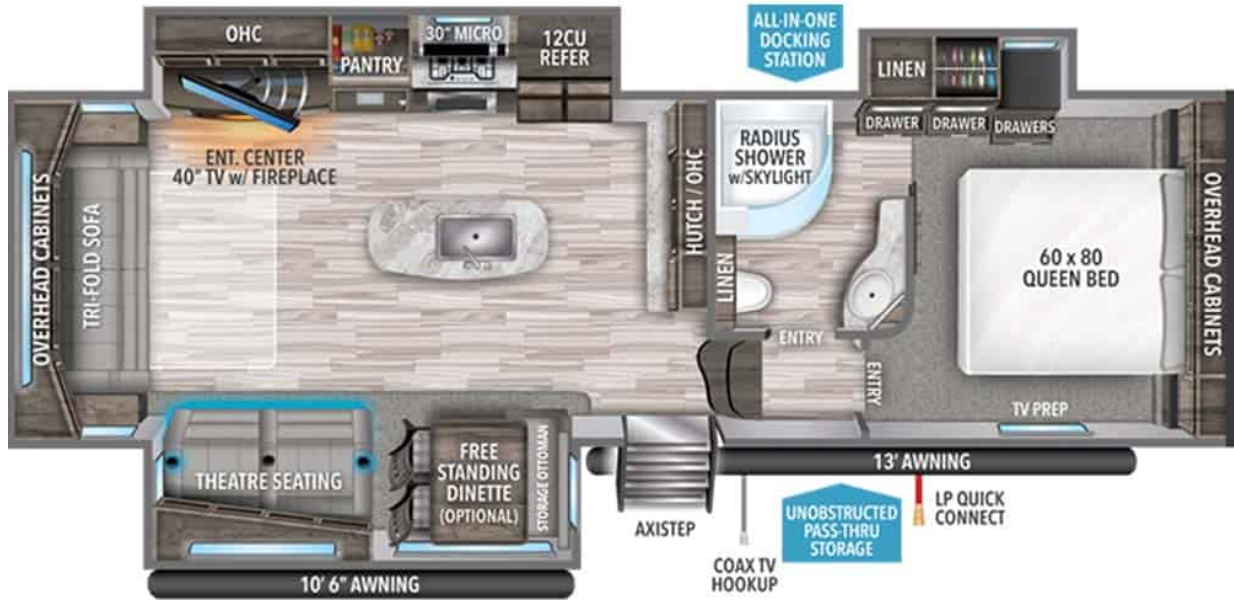

NEW 2023 Grand Design Reflection Call For Price

Description

Spacious and Open Rear Living Fifth Wheel Step into the Reflection 303RLS and you will notice a large and well-lit living area that features deep, opposing slides with large windows. The modern light-toned wood and beautiful furnishings create a space that is as beautiful as it is comfortable. The...