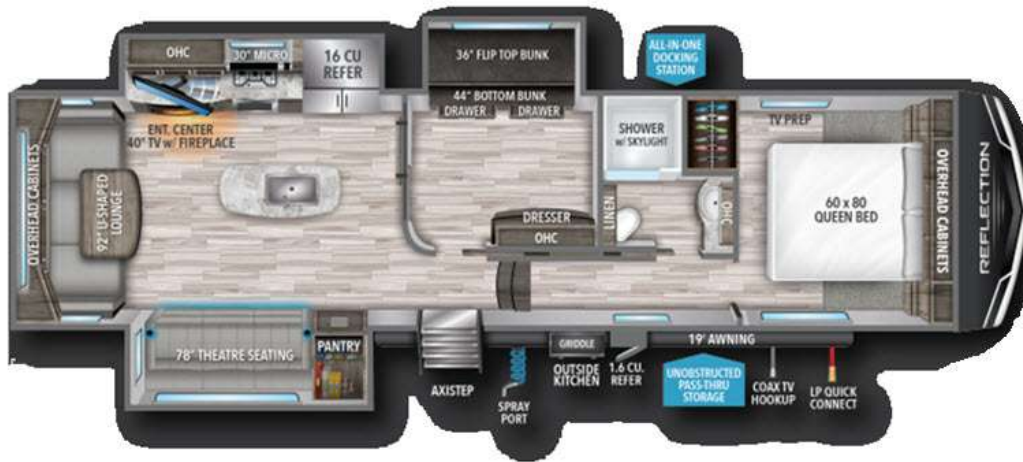

NEW 2023 Grand Design Reflection

\$89,705

324MBS

Description

Grand Design Reflection fifth wheel 324MBS highlights: Middle Bunkhouse 92" U-Shaped Lounge 78" Triple Theatre Seats 40" TV w/Fireplace Outside Kitchen Solar Package When you are looking for a versatile extra room for either a second bedroom or living area as well as an office, ...

GENERAL INFORMATION

Manufacturer	Grand Design
Model Year	2023
Model Name	Reflection
Model Code	Reflection

Contact

Blue Dog RV of Washington
4123 Day-Mont Spokane Rd
Mead, WA 99021
Phone: 208-773-7878
Fax:
Website:
<https://www.bluedogrv.com/>