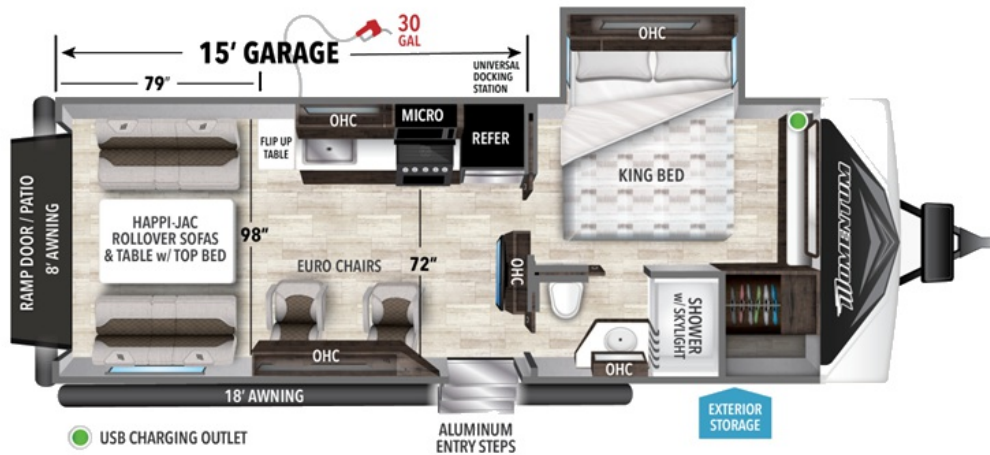

NEW 2023 Grand Design Momentum G-Class \$62,995

23G

Description

Grand Design Momentum G-Class toy hauler 23G highlights: King Bed Slide Euro Chairs 15' Garage Happi-Jac Rollover Sofas Rear Ramp Awning Â You'll be a force to reckon with in this Momentum G-Class toy hauler! The master suite provides great convenience since it contains extra space ...

GENERAL INFORMATION

Manufacturer	Grand Design
Model Year	2023
Model Name	Momentum G-Class
Model Code	Momentum G-Class

Contact

RV Country - Fife WA
5111 20th St. East
Fife, WA 98424
Fax:
Website:
<http://www.rvcountry.com>