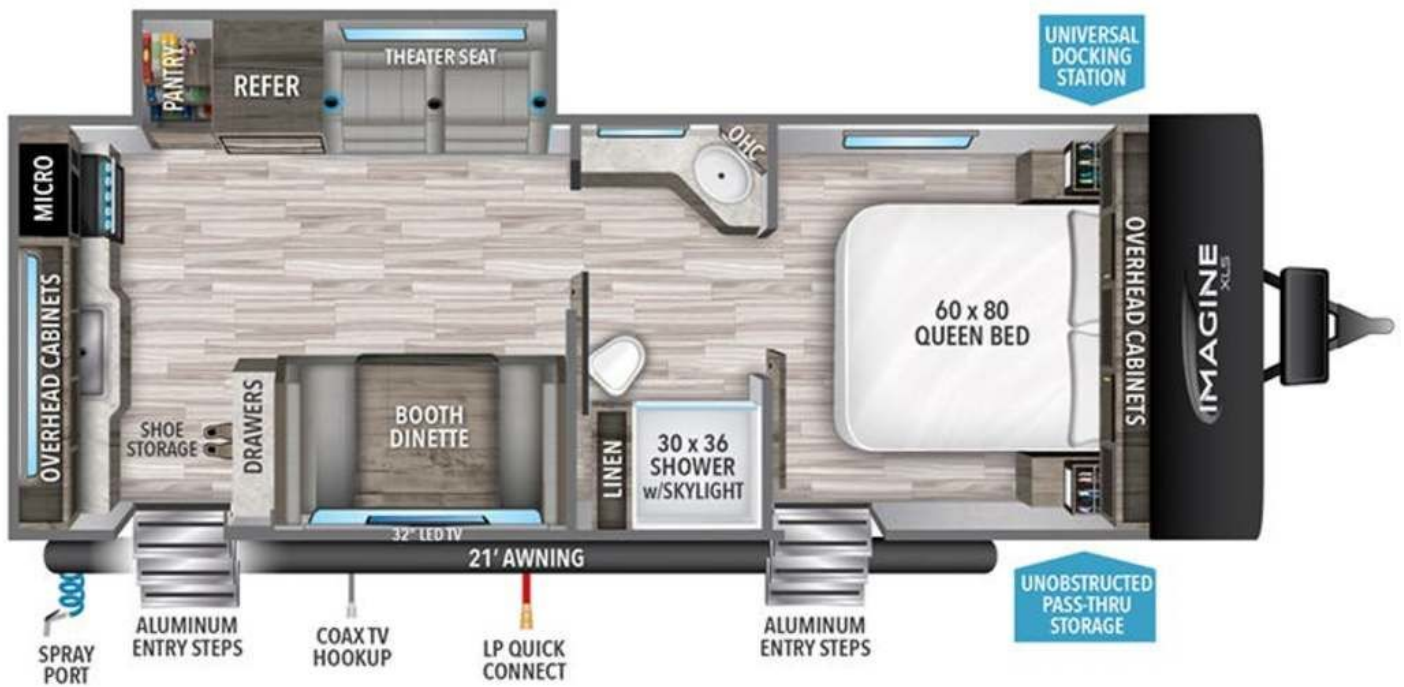

NEW 2022 Grand Design Imagine XLS

\$38,295

Description

No description available

GENERAL INFORMATION

Manufacturer	Grand Design
Model Year	2022
Model Name	Imagine XLS
Model Code	Imagine XLS

Contact

Clear Creek RV
5701 E Hwy 80
Abilene, TX 79601
Phone: 325-215-4600
Fax: