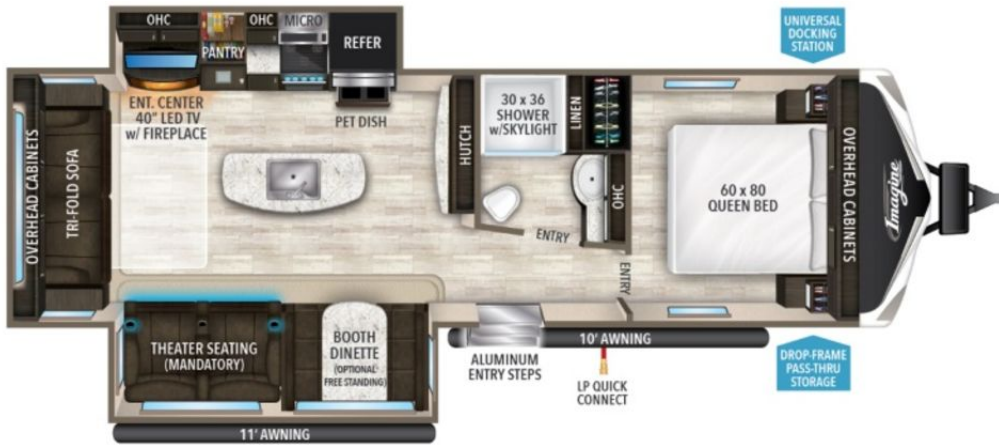

USED 2019 Grand Design Imagine \$29,995

2970RL

Description

No description available

GENERAL INFORMATION

Manufacturer	Grand Design
Model Year	2019
Model Name	Imagine
Model Code	Imagine

Contact

Clear Creek RV
5701 E Hwy 80
Abilene, TX 79601
Phone: 325-215-4600
Fax: