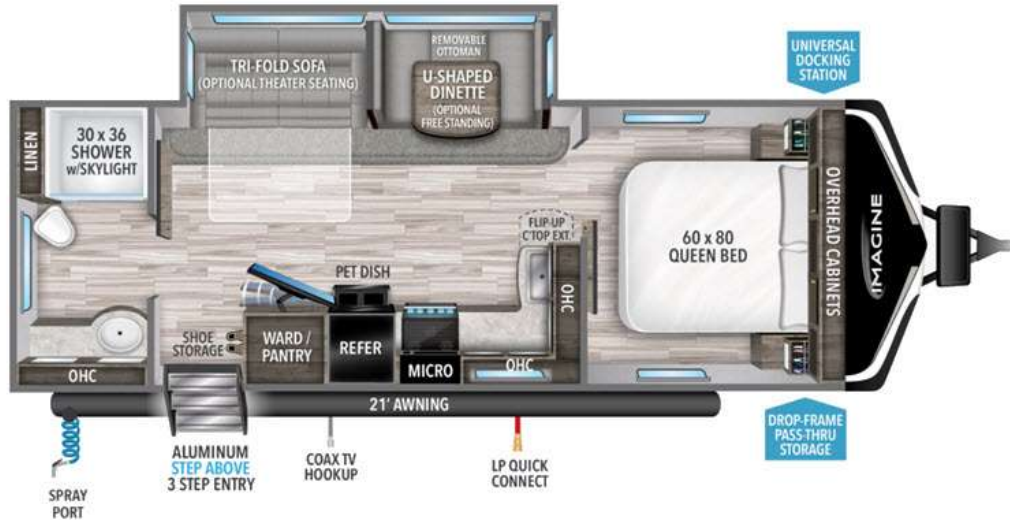

# NEW 2023 Grand Design Imagine \$31,995

2600RB

## Description

Grand Design Imagine travel trailer 2600RB highlights: Rear Full Bath Tri-Fold Sofa U-Shaped Dinette Pet Dish Solar Power Inlet Power Tongue Jack Â You will be able to bring along your favorite furry friend in this pet-friendly Imagine travel trailer! There is a pet dish that you C...