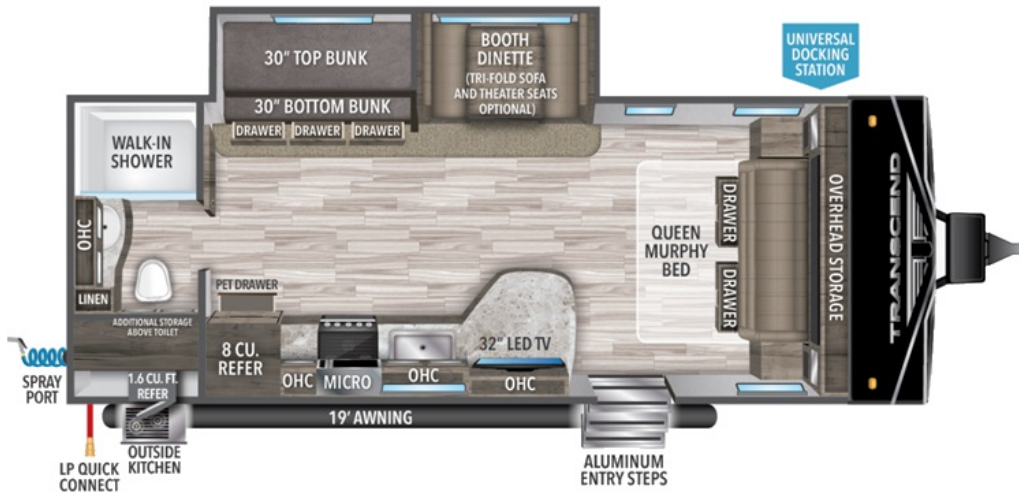

# NEW 2023 Grand Design Transcend Xplor

## \$35,995

235BH

## Description

Grand Design Transcend Xplor travel trailer highlights: Large Slide Out Walk-In Shower Universal Docking Station 19' Power Awning 8 Cu. Ft. 12V Refrigerator  
Camping trips in this travel trailer are fun for everyone. You will love the versatile queen Murphy bed up front that can fo...

## GENERAL INFORMATION

Manufacturer	Grand Design
Model Year	2023
Model Name	Transcend Xplor
Model Code	Transcend Xplor