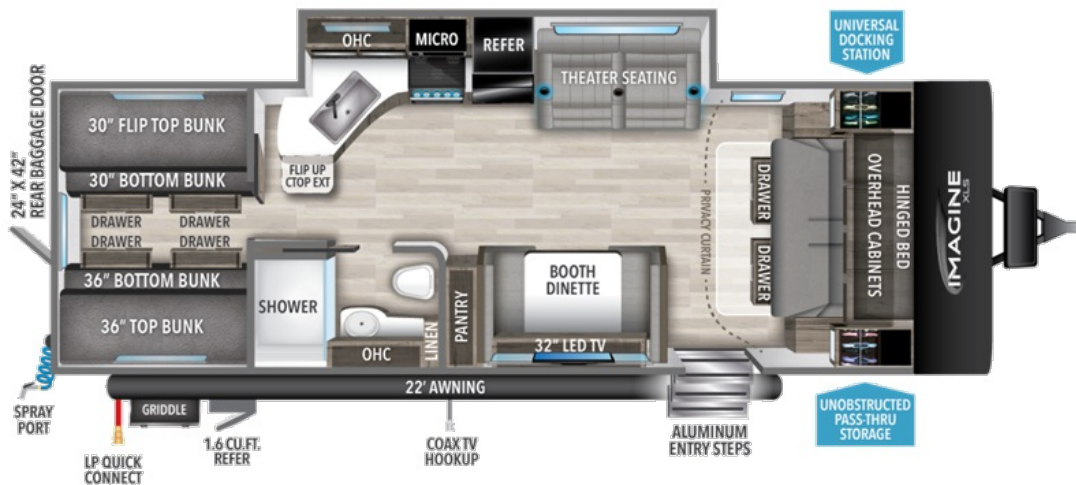

NEW 2023 Grand Design Imagine XLS

\$38,892

25BHE

Description

Grand Design Imagine XLS travel trailer 25BHE highlights: Bunk Room Theater Seating Exterior Kitchen Single Slide 22' Electric Awning Hinged Bed

Â This Imagine XLS 25BHE travel trailer has two bedroom areas so everyone can have their own space! Up front behind a privacy curtain is ...

GENERAL INFORMATION

Manufacturer	Grand Design
Model Year	2023
Model Name	Imagine XLS
Model Code	Imagine XLS