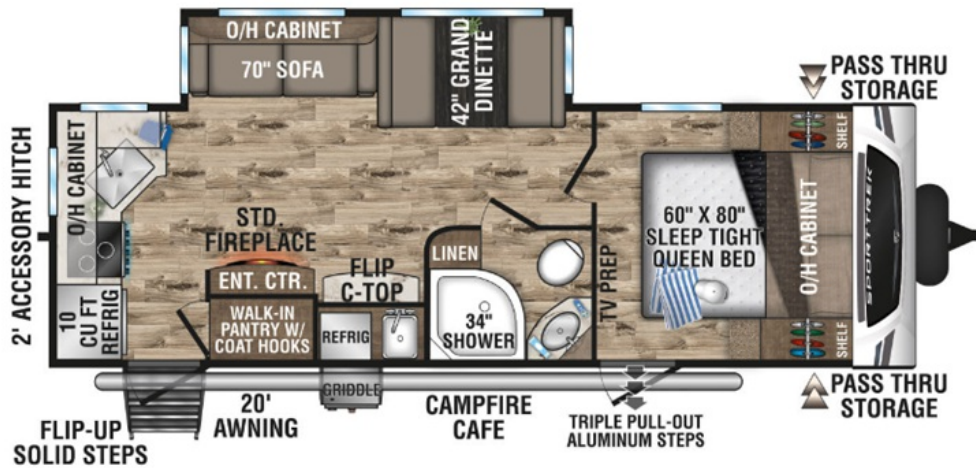

NEW 2023 Venture RV SportTrek

\$36,995

ST251VRK

Description

Venture RV SportTrek travel trailer
ST251VRK highlights: Dual Entry Doors
Fireplace Rear Kitchen Front Private
Bedroom Campfire Caf   Pass-Through
Storage   The chef will love the open rear
kitchen area of this travel trailer! The 10 cu.
ft. double door refrigerator is big enough
to...