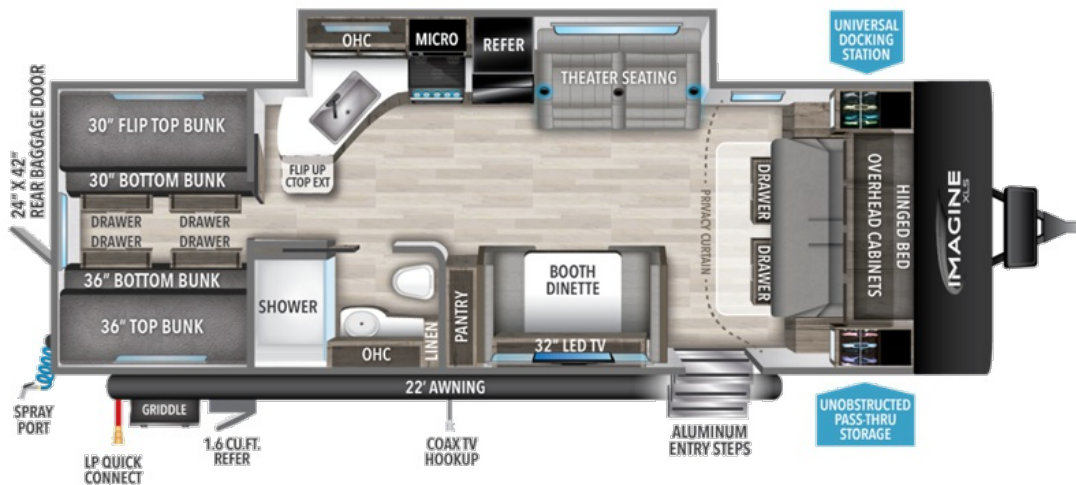

NEW 2023 Grand Design Imagine XLS

\$41,995

25BHE

Description

Grand Design Imagine XLS travel trailer 25BHE highlights: Bunk Room Theater Seating Exterior Kitchen Single Slide 22' Electric Awning Hinged Bed Â This Imagine XLS 25BHE travel trailer has two bedroom areas so everyone can have their own space! Up front behind a privacy curtain is ...

GENERAL INFORMATION

Manufacturer	Grand Design
Model Year	2023
Model Name	Imagine XLS
Model Code	Imagine XLS

Contact

RV Country - Coburg OR
90915 Roberts Rd.
Coburg, OR 97408
Fax: