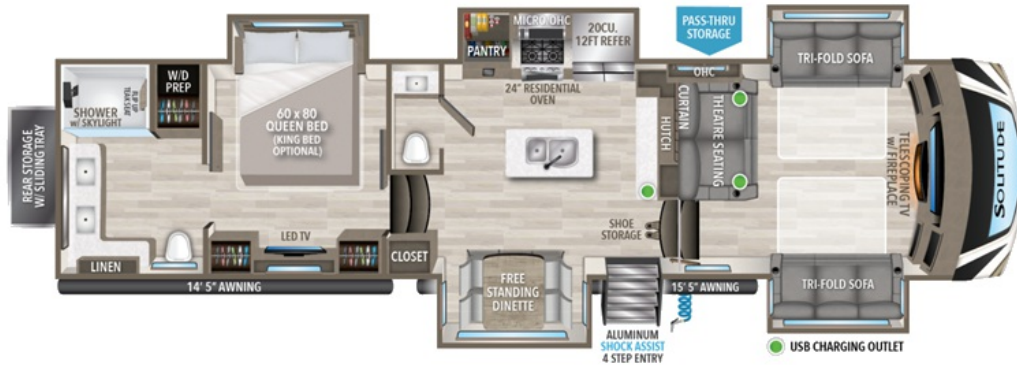

NEW 2023 Grand Design Solitude

\$98,995

380FL

Description

Grand Design Solitude fifth wheel 380FL highlights: Dual-Sink Vanity Full and Half Bath Separate Front Living Area Kitchen Island Exterior Sliding Tray Â Five slide outs, a full bathroom with dual sinks, a half bath off of the kitchen and a separate front living and entertainment ar...

GENERAL INFORMATION

Manufacturer	Grand Design
Model Year	2023
Model Name	Solitude
Model Code	Solitude

Contact

Blue Dog RV - Anderson
2461 Alexander Ave
Anderson, CA 96007
Phone: 844-258-3364

Fax:

Website:

<https://www.bluedogrv.com/>