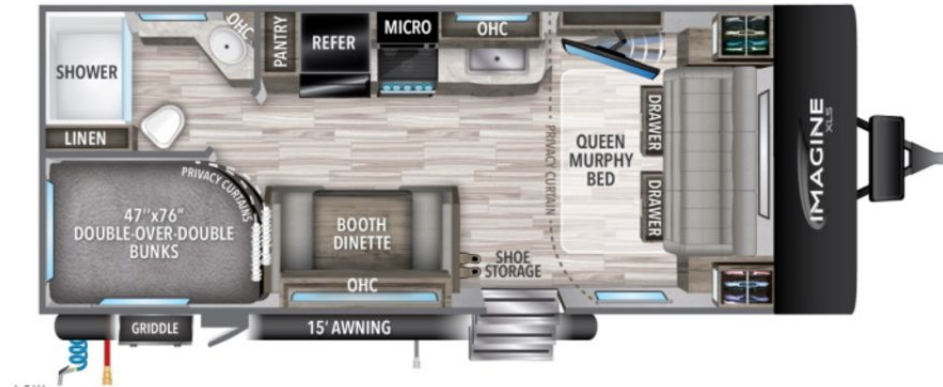

NEW 2023 Grand Design Imagine XLS

\$44,026

21BHE

Description

No description available

GENERAL INFORMATION

Manufacturer	Grand Design
Model Year	2023
Model Name	Imagine XLS
Model Code	Imagine XLS

Contact